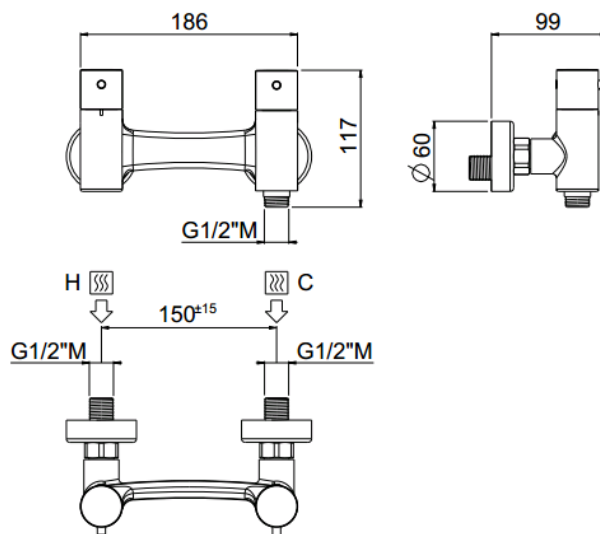

## TECHNICAL INFORMATION

Thermostatic vertical external mixer with 1 lower outlet.  
CHROME

**Flow rate:**

<b>p (bar)</b>	0,5	1	2	3
<b>Q (l-min)</b>	8	11,5	16	18

**21400-CR**

## SPARE PARTS

ORIC021  
vitone  
screw down

ORIC013  
T°

## TECHNICAL DRAWING