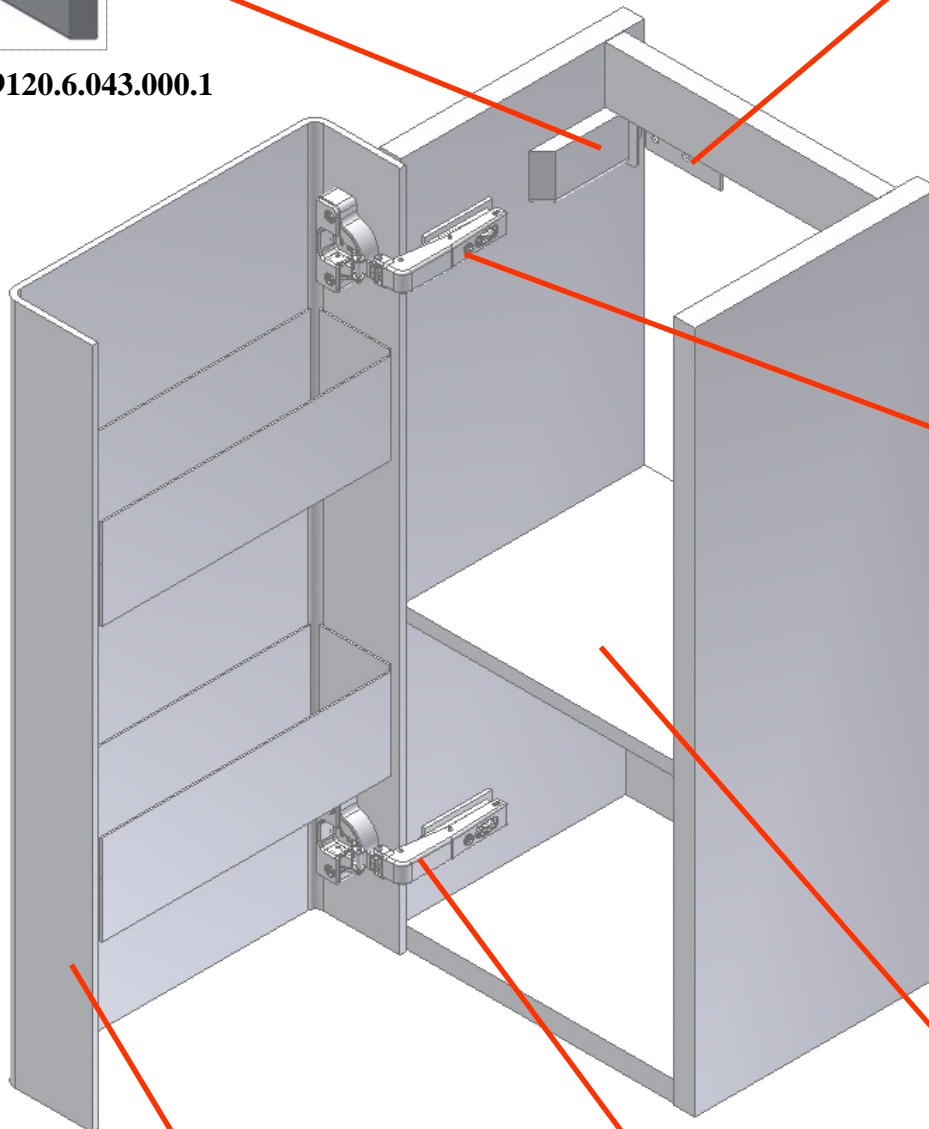

LAUFEN

Bathroom Culture since 1892  www.laufen.com

INO

SPARE PART LIST 2015

4.9120.6.043.000.1

4.9114.0.999.000.1

4.9833.1.068.004.1

4.9300.1.030.000.1

4.9300.0.030.000.1

4.9664.0.999.000.1

4.9401.2.999.000.1

4.9301.5.030.000.1

4.9300.7.030.000.1