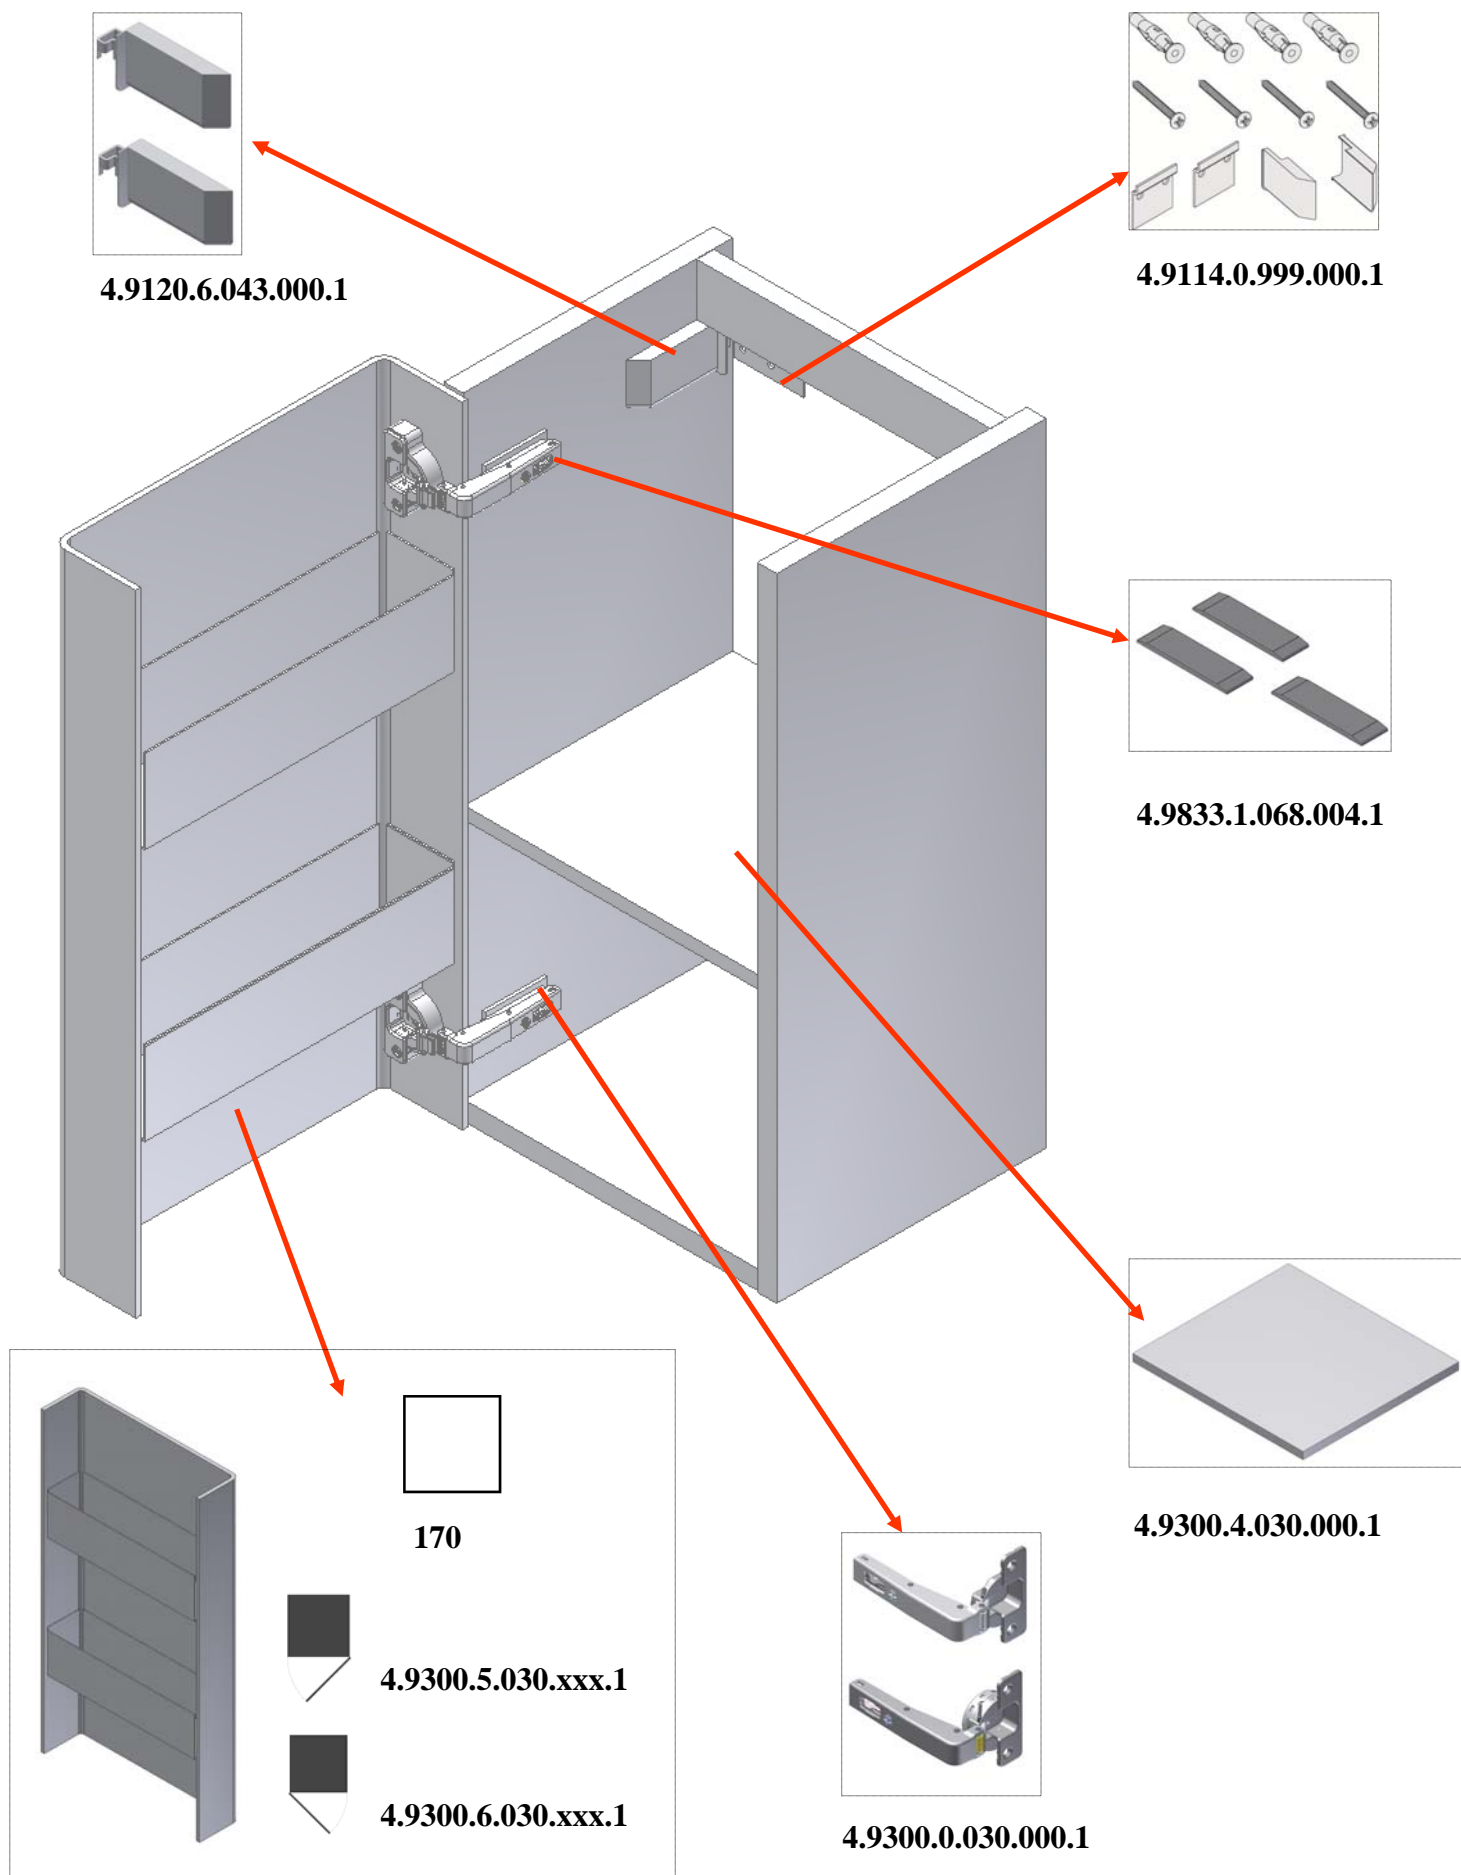

LAUFEN

Bathroom Culture since 1892  www.laufen.com

INO

SPARE PART LIST 2015

4.9120.6.043.000.1

4.9114.0.999.000.1

4.9833.1.068.004.1

4.9300.1.030.000.1

4.9300.0.030.000.1

4.9664.0.999.000.1

4.9401.2.999.000.1

4.9301.5.030.000.1

4.9300.7.030.000.1