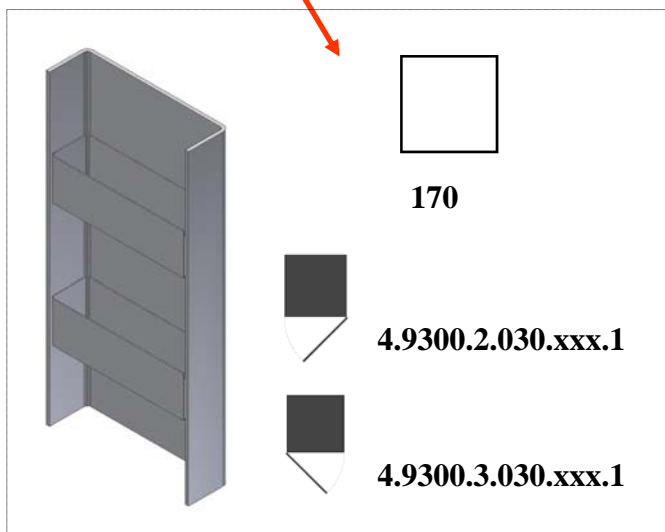

LAUFEN

Bathroom Culture since 1892  www.laufen.com

INO

SPARE PART LIST 2015

4.9120.6.043.000.1

4.9114.0.999.000.1

4.9833.1.068.004.1

4.9300.1.030.000.1