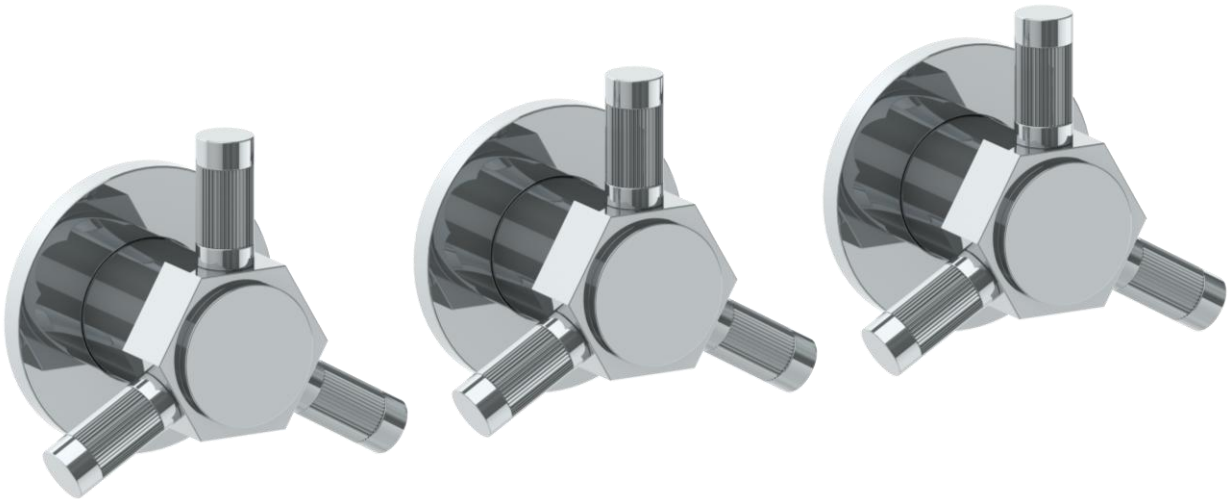

111-WTR3-SP5

Wall Mounted 3-Valve Shower Trim
Includes Alignment Kit
Requires SS-503 concealed rough

WATERMARK DESIGNS 12/28/2018

350 Dewitt Ave Brooklyn NY 11207 USA T 718 257 2800 F 718 257 2144 info@watermark-designs.com