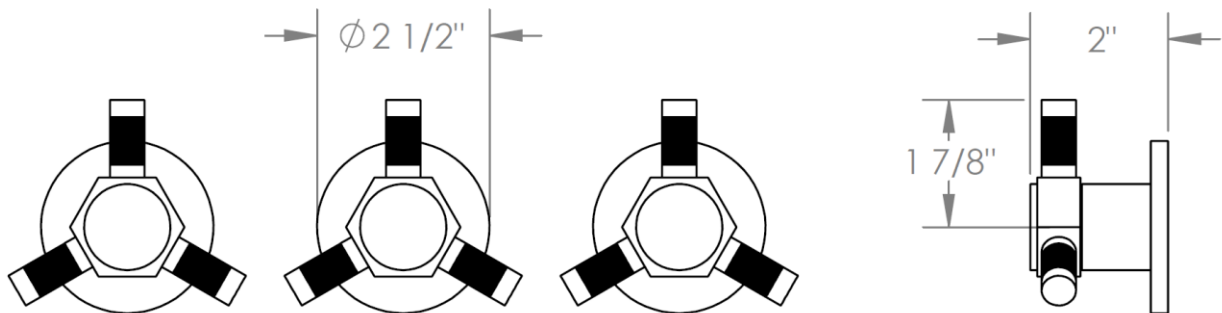

111-WTR3-SP5

Wall Mounted 3-Valve Shower Trim
Includes Alignment Kit
Requires SS-503 concealed rough

WATERMARK DESIGNS 12/28/2018

350 Dewitt Ave Brooklyn NY 11207 USA T 718 257 2800 F 718 257 2144 info@watermark-designs.com