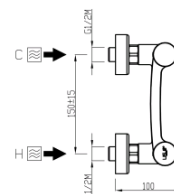

## TECHNICAL INFORMATION

Mechanic vertical external mixer with 1 lower outlet. CHROME

**Flow rate:**

<b>p (bar)</b>	0,5	1	2	3	<b>21410-CR</b>
<b>Q (l-min)</b>	7	8,5	12	14	

## SPARE PARTS

**ORIC021**  
vitone  
screw down

**ORIC019**  
T°

## TECHNICAL DRAWING