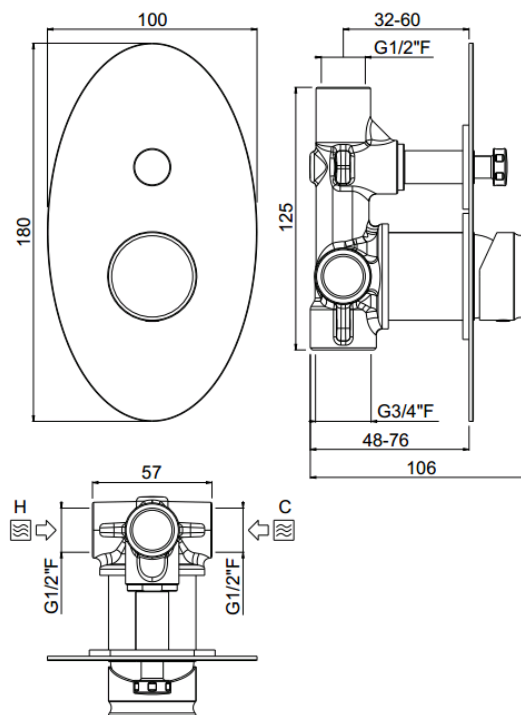

I'Ovale

I'Ovale 2 way single lever
21129/A-CR

TECHNICAL INFORMATION

Concealed single lever mixer, 2 ways with automatic diverter with stop. Oval plate, round button and handle. CHROME

Flow rate:
2way mono

PICTURE

SPARE PARTS

ORIC033

FEATURES

TECHNICAL DRAWING

FINISHINGS