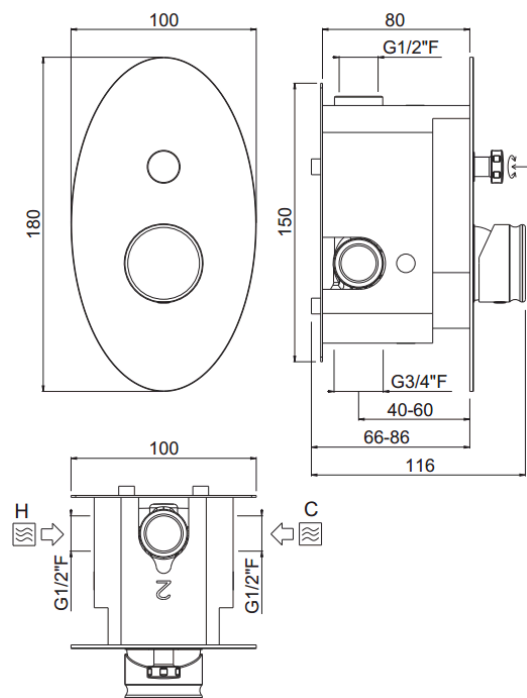

I'Ovale

I'Ovale 2 way single lever with protective cover
21129/ACOV-CR

TECHNICAL INFORMATION

Concealed single lever mixer, 2 ways with automatic diverter with stop and cover. Oval plate, round button and handle. CHROME

Flow rate:
2way mono

PICTURE

SPARE PARTS

ORIC033

FEATURES

safe built-in

TECHNICAL DRAWING

FINISHINGS