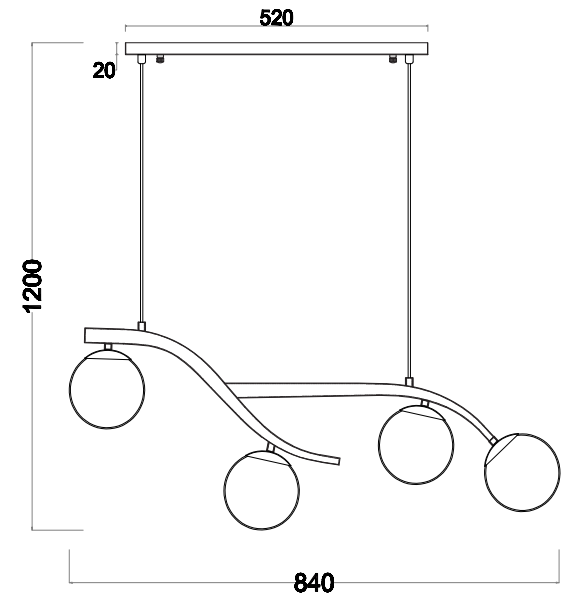

FREYA
TRADITION OF QUALITY

Instruction

FR8015PL-04BS

4 x E27 (60W)

Model: FR8015PL-04BS
Collection: Modern Market

Pendant Lamps