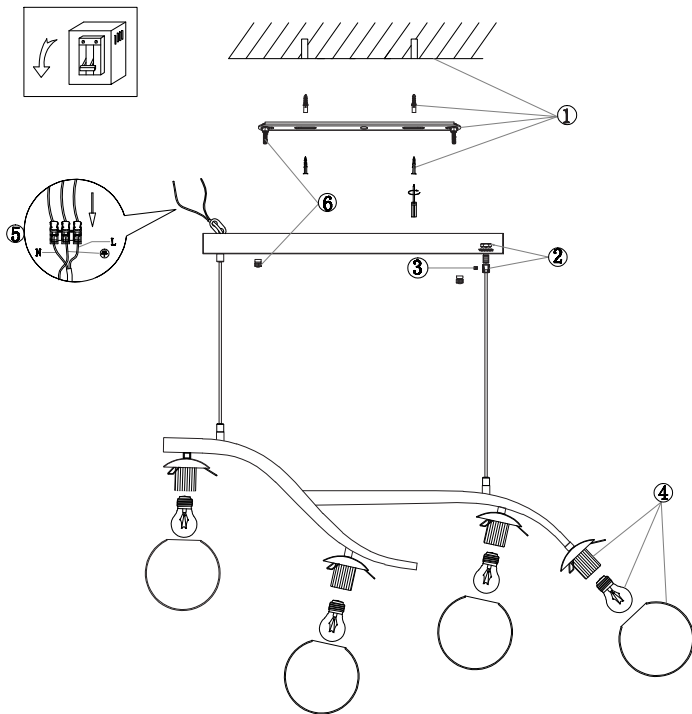

FREYA
TRADITION OF QUALITY

Instruction

FR8015PL-04BS

4 x E27 (60W)

Model: FR8015PL-04BS
Collection: Modern Market

Pendant Lamps