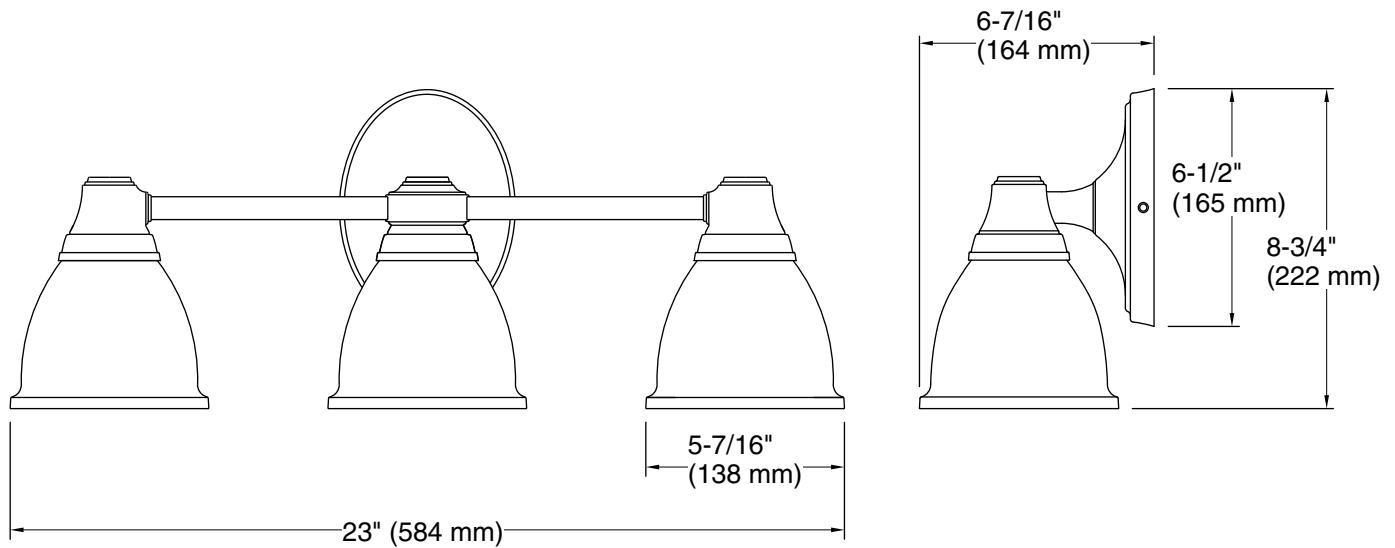

Features

- Frosted-glass shades.
- Sconce can be positioned up or down, depending on room setting.
- Coordinates with Forté faucets and accessories.
- Suitable for damp locations, per UL 1598.

Material

- Premium metal construction for durability and reliability.
- KOHLER finishes resist corrosion and tarnishing.

Technical Information

All product dimensions are nominal.

Installation Type: Wall-mount

Material: Metal, Glass

Number of Lights: 3

Notes

Install this product according to the installation guide.