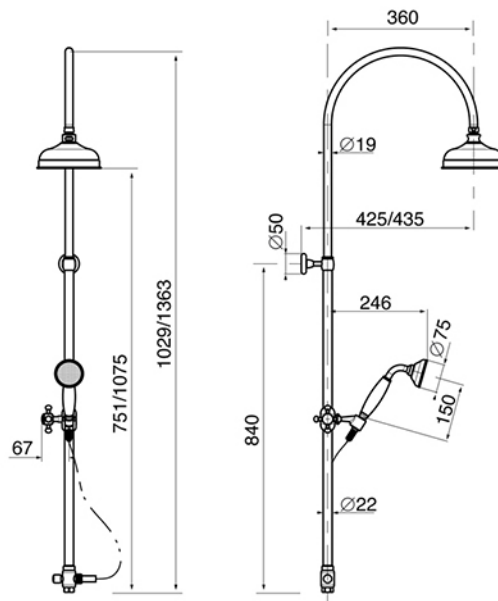

Vm 9 13 19 23 27
Kg/cm² 0,5 1 2 3 4

BERKELEY Collection	
Code	Description
8328-C 8329-I/N/O/OR 8329-B/ND/R	Berkeley external shower mixer Chrome Incalux, Nickel, Dark Gold, Rose Gold Bronze, Dark Nickel, Copper
8710-C 8711-I/N/O/OR 8711-B/ND/R	Exposed riser pipe kit Chrome Incalux, Nickel, Dark Gold, Rose Gold Bronze, Dark Nickel, Copper
8720-C 8721-I/N/O/OR 8721-B/ND/R	Exposed diverter with cradle and handshower Chrome Incalux, Nickel, Dark Gold, Rose Gold Bronze, Dark Nickel, Copper

GH
GENTRY HOME

Verona - Italy
tel. +39 045 8006917
fax. +39 045 8020111
gentry-home.com

BERKELEY Collection	
Code	Description
0113-C 0114-I/N/O/OR 0114-B/ND/R	Shower rose 20 cm Chrome Incalux, Nickel, Dark Gold, Rose Gold Bronze, Dark Nickel, Copper

GH
GENTRY HOME

Verona - Italy
tel. +39 045 8006917
fax. +39 045 8020111
gentry-home.com

BERKELEY Collection	
Code	Description
0115-C 0116-I/N/O/OR 0116-B/ND/R	Shower rose 30 cm Chrome Incalux, Nickel, Dark Gold, Rose Gold Bronze, Dark Nickel, Copper