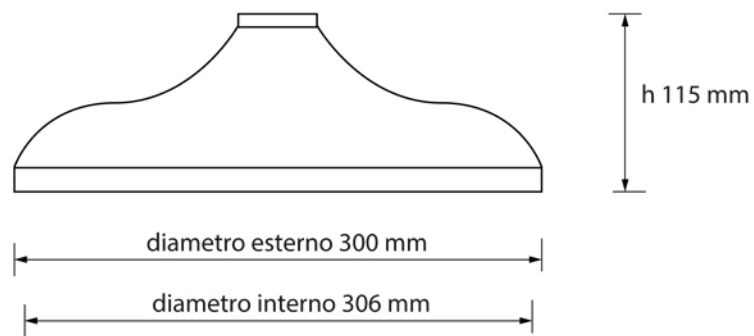

BERKELEY Collection	
Code	Description
0115-C 0116-I/N/O/OR 0116-B/ND/R	Shower rose 30 cm Chrome Incalux, Nickel, Dark Gold, Rose Gold Bronze, Dark Nickel, Copper

Verona - Italy
tel. +39 045 8006917
fax. +39 045 8020111
gentry-home.com