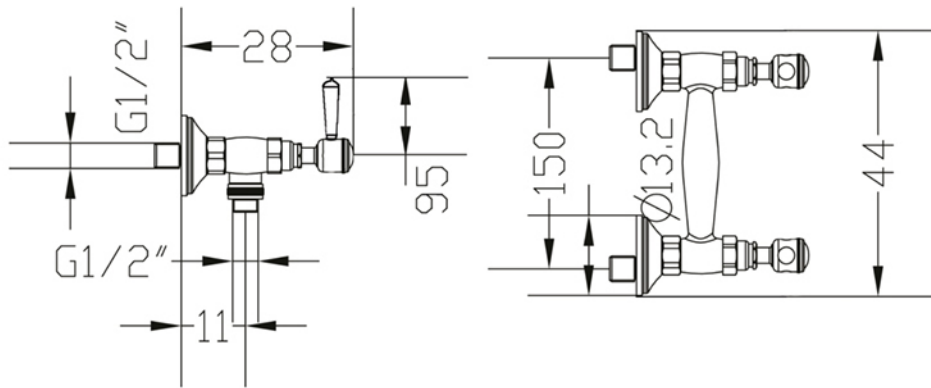

Vm 9 13 19 23 27
Kg/cm² 0,5 1 2 3 4

BERKELEY Collection	
Code	Description
8328-C 8329-I/N/O/OR 8329-B/ND/R	Berkeley external shower mixer Chrome Incalux, Nickel, Dark Gold, Rose Gold Bronze, Dark Nickel, Copper
8710-C 8711-I/N/O/OR 8711-B/ND/R	Exposed riser pipe kit Chrome Incalux, Nickel, Dark Gold, Rose Gold Bronze, Dark Nickel, Copper
8720-C 8721-I/N/O/OR 8721-B/ND/R	Exposed diverter with cradle and handshower Chrome Incalux, Nickel, Dark Gold, Rose Gold Bronze, Dark Nickel, Copper

GH
GENTRY HOME

Verona - Italy
tel. +39 045 8006917
fax. +39 045 8020111
gentry-home.com

BERKELEY Collection	
Code	Description
0113-C 0114-I/N/O/OR 0114-B/ND/R	Shower rose 20 cm Chrome Incalux, Nickel, Dark Gold, Rose Gold Bronze, Dark Nickel, Copper

GH
GENTRY HOME

Verona - Italy
tel. +39 045 8006917
fax. +39 045 8020111
gentry-home.com

BERKELEY Collection	
Code	Description
0115-C 0116-I/N/O/OR 0116-B/ND/R	Shower rose 30 cm Chrome Incalux, Nickel, Dark Gold, Rose Gold Bronze, Dark Nickel, Copper