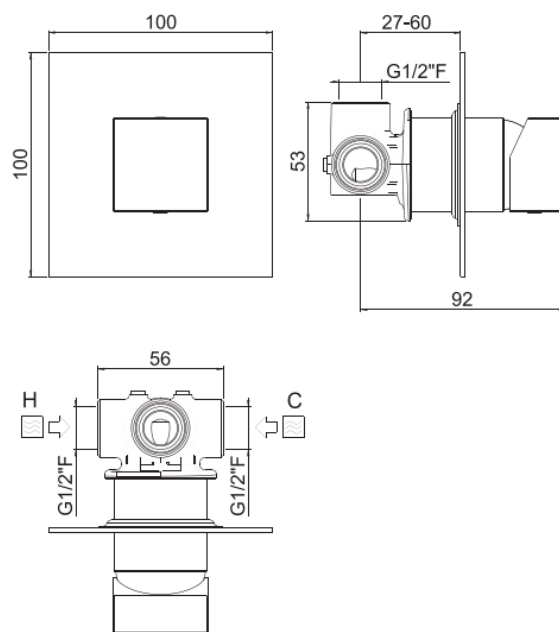

ilQuadro

ilQuadro 1way single lever mixer
21100-CR

TECHNICAL INFORMATION

Concealed single lever mixer, 1 way. Square plate and handle.
CHROME

Flow rate:
1way mono

PICTURE

SPARE PARTS

ORIC033

FEATURES

TECHNICAL DRAWING

FINISHINGS