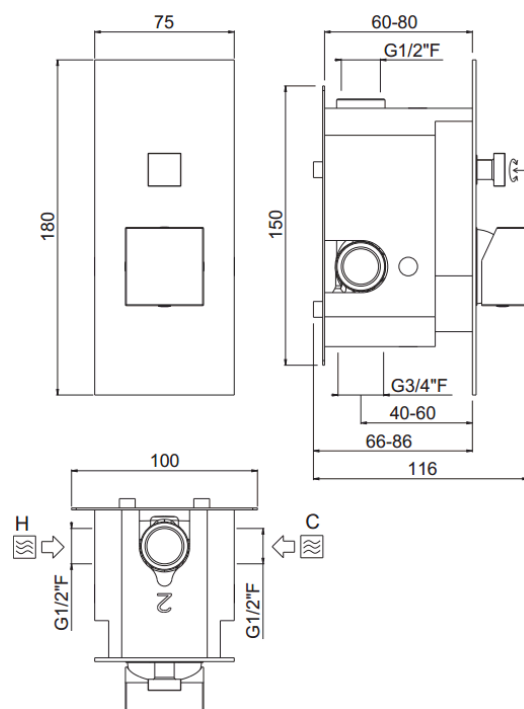

ilQuadro

ilQuadro 2way single with protective cover
21120/COV-CR

TECHNICAL INFORMATION

Concealed single lever mixer, 2 ways with automatic diverter with stop and cover. Square plate, button and handle. CHROME

Flow rate:
2way mono

FEATURES

safe built-in

PICTURE

TECHNICAL DRAWING

SPARE PARTS

ORIC033

FINISHINGS