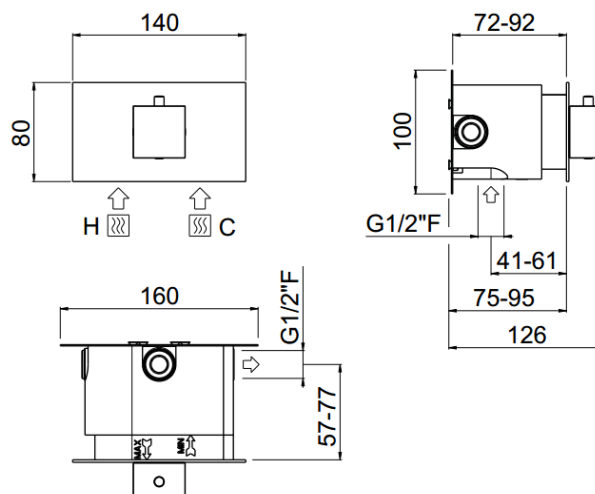

TECHNICAL DRAWING