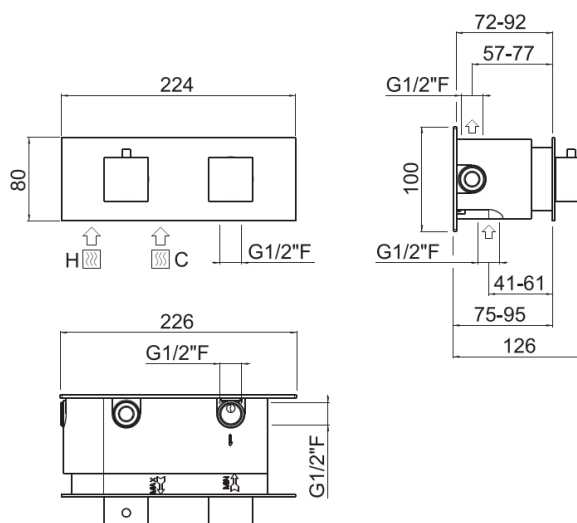

ilQuadro

ilQuadro 2way thermostatic
21221/O-CR

TECHNICAL INFORMATION

2 ways concealed horizontal thermostatic mixer. Square plate and handles. CHROME

Flow rate:

horizontal 2-3way thermostatic

PICTURE

SPARE PARTS

ORIC047
2 vie / ways

ORIC046
T°

FEATURES

safe built-in

TECHNICAL DRAWING

FINISHINGS