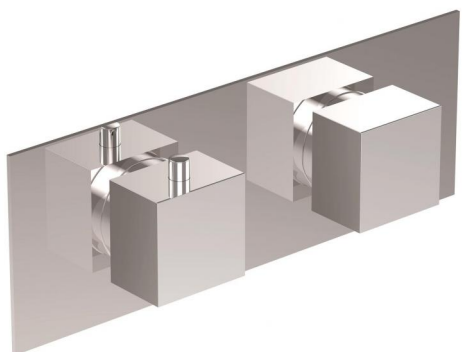

ilQuadro

ilQuadro 2way thermostatic
21221/O-CR

TECHNICAL INFORMATION

2 ways concealed horizontal thermostatic mixer. Square plate and handles. CHROME

Flow rate:

horizontal 2-3way thermostatic

PICTURE

SPARE PARTS

ORIC047
2 vie / ways

ORIC046
T°

FEATURES

safe built-in

TECHNICAL DRAWING

FINISHINGS