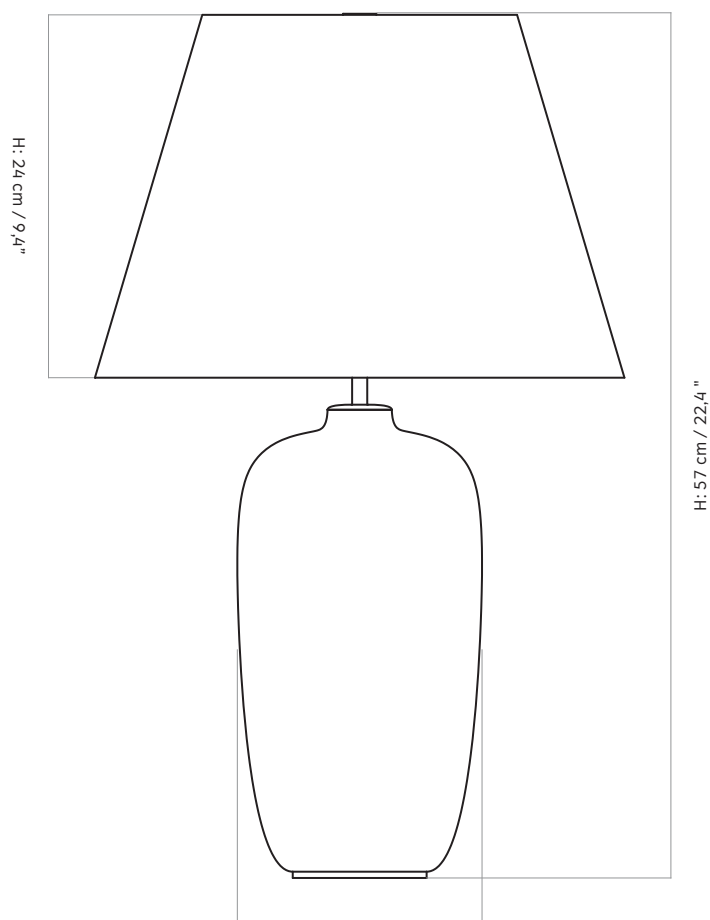

## TECHNICAL SPECIFICATIONS

**PRODUCT TYPE**  
Table lamp

**ENVIRONMENT**  
Indoor

**DIMENSIONS**  
H: 57 cm / 22,4 "  
Ø: 35 cm / 13,8 "

**PRODUCTION PROCESS**  
Moulded ceramic base, with a handmade shade with linen, and milled solid brass details.

### PACKAGING MEASUREMENTS (H x W x D)

**Lampshade**  
27 cm x 36 cm x 36 cm / 10,6" x 14,2" x 14,2"

**Base**  
48,4 cm x 23,2 cm x 23,2 cm / 19,1" x 9,1" x 9,1"

**COLLI**  
1

**MATERIALS & MAINTENANCE**  
Please visit [menuspace.com](https://www.menuspace.com) for materials and care and maintenance instructions.

# Torso Table Lamp, 57

BY KRØYER-SÆTTER-LASSEN

---

## TECHNICAL DRAWING

Ø: 35 cm / 13,8"

H: 24 cm / 9,4"

H: 57 cm / 22,4"

Ø: 16 cm / 6,3"