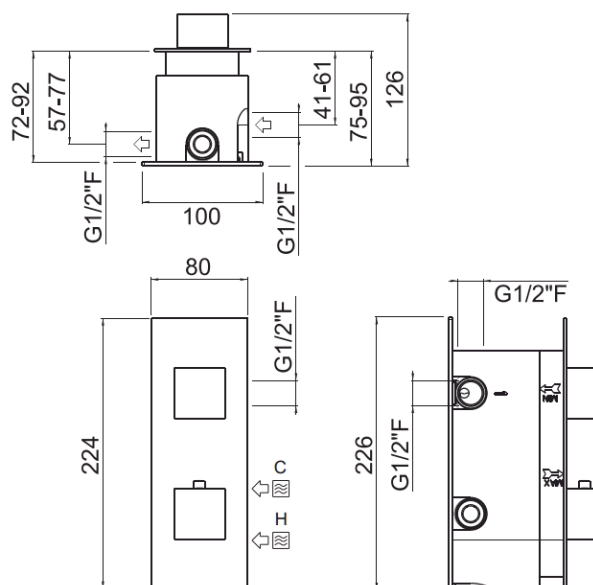

ilQuadro

ilQuadro 3way thermostatic
21231-CR

TECHNICAL INFORMATION

3 ways concealed vertical thermostatic mixer. Square plate and handles. CHROME

Flow rate:

horizontal 2-3way thermostatic

PICTURE

SPARE PARTS

ORIC048
3 vie / ways

ORIC046
T°

FEATURES

safe built-in

TECHNICAL DRAWING

FINISHINGS