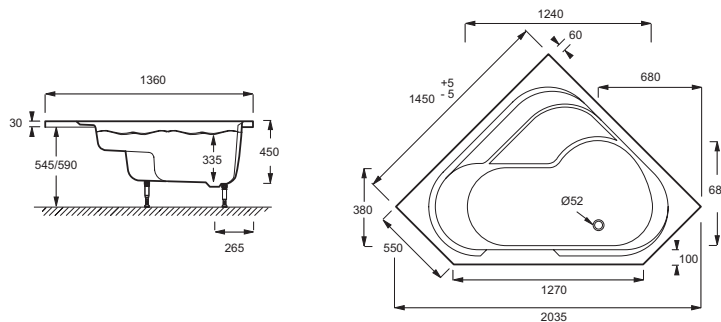

**E6221**

**Collection:** BAIN-DOUCHE

**Finish\*:**

00 - Blanc

**Main features:**

**Features**

- DIMENSIONS: 145 x 145 x 45 cm
- MATERIAL: Acrylic
- VOLUME (L): 270/200
- FOOT HEIGHT: 95/140
- VERSION: Droite
- STEP: Not supplied
- OPTIONAL COORDINATING PANEL: Yes
- BATH WELL LENGTH: 127 cm
- TWO-PERSON BATH: No
- GUARANTEE: 10 years
- WEIGHT: 26 kg
- INSTALLATION TYPE: Corner
- SHAPE: Corner
- WASTE DIAMETER: 5.2 cm
- FEET: Supplied
- WASTE : Not supplied
- OPTIONAL COORDINATING BATHTHSCREEN: Yes
- BATH WELL WIDTH: 65 cm
- CAN BE EQUIPPED WITH A WHIRLPOOL SYSTEM: No
- BOTTOM DIMENSIONS: 127 x 65 cm

**Consumer benefits**

- DESIGN: Elegant, restrained lines
- COMFORT: Bathing space with ergonomic back
- PRACTICAL: Integral corner seating
- SAFETY: With anti-slip pattern

**Required products**

- E6D015: Extra-slim waste with overflow
- E70174: Pop-up waste
- E4931: 2-panel bathscreen
- E6D134: Waste fed by overflow
- E6D015
- E70174
- E6D159

**Optional products**

- E6D070
- E6757
- E6239
- E4931

**Technical drawing**

Product Specification: Shower-bath 145 x 145 cm, RH, E6221. Collection: BAIN-DOUCHE. DIMENSIONS: 145 x 145 x 45 cm. WEIGHT: 26 kg. MATERIAL: Acrylic. INSTALLATION TYPE: Corner. VOLUME (L): 270/200. SHAPE: Corner. FOOT HEIGHT: 95/140. WASTE DIAMETER: 5.2 cm. VERSION: Droite. FEET: Supplied. STEP: Not supplied. WASTE : Not supplied. OPTIONAL COORDINATING BATHTHSCREEN: Yes. OPTIONAL COORDINATING BATHTHSCREEN: Yes. BATH WELL LENGTH: 127 cm. BATH WELL WIDTH: 65 cm. TWO-PERSON BATH: No. CAN BE EQUIPPED WITH A WHIRLPOOL SYSTEM: No. GUARANTEE: 10 years. BOTTOM DIMENSIONS: 127 x 65 cm.