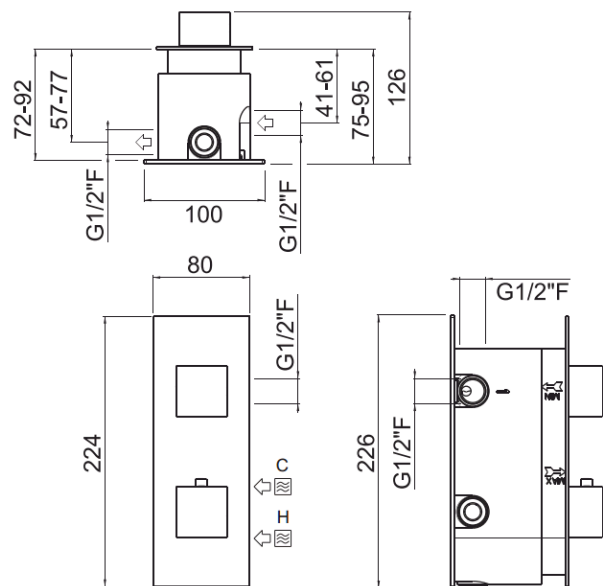

ilQuadro

ilQuadro 2way thermostatic
21221-CR

TECHNICAL INFORMATION

2 ways concealed vertical thermostatic mixer. Square plate and handles. CHROME

Flow rate:
horizontal 2-3way thermostatic

PICTURE

SPARE PARTS

ORIC047
2 vie / ways

ORIC046
T°

FEATURES

safe built-in

TECHNICAL DRAWING

FINISHINGS