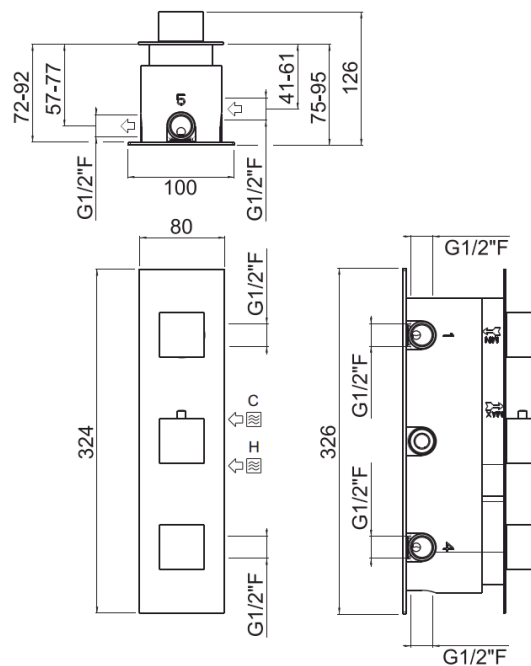

ilQuadro

ilQuadro 5way thermostatic
21251-CR

TECHNICAL INFORMATION

5 ways concealed vertical thermostatic mixer. Square plate and handles. CHROME

Flow rate:

horizontal 2-3way thermostatic

PICTURE

SPARE PARTS

ORIC047
2 vie / ways

ORIC048
3 vie / ways

ORIC046
T°

FEATURES

safe built-in

TECHNICAL DRAWING

FINISHINGS