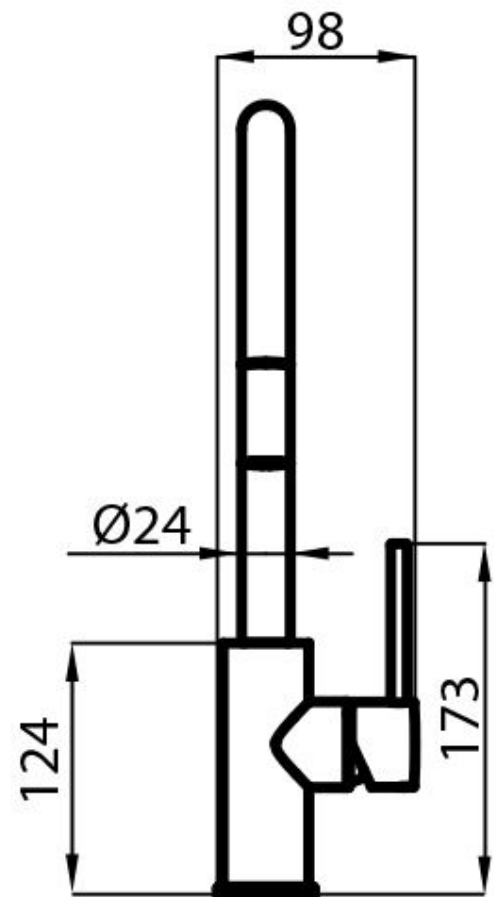

TECHNICAL DATA