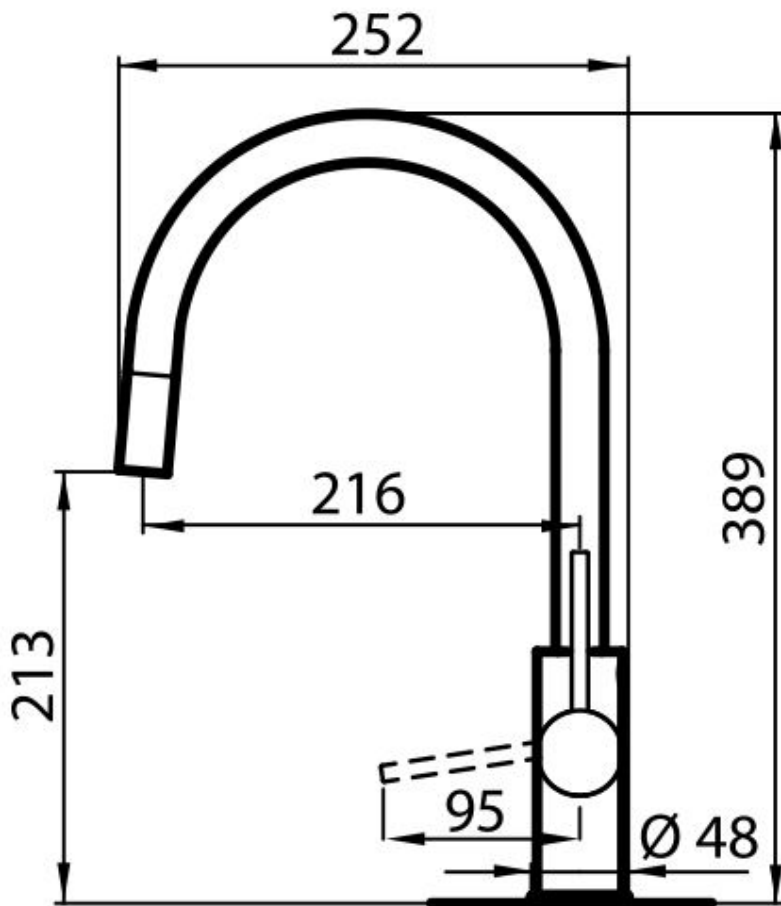

Mixer Tap Camillo 8467 000

Mixer Taps

Code: 8467 000

DETAILS

Material Brass

Texture Chromed

Rotating angle 170°

Strengthening plate ø48mm

Cartridge With ceramic discs

Mixer hole ø35mm

Max worktop thickness 40mm

Mixer type Single lever mixer tap with rotating barrel and extractable shower head.

FEATURES

170 ° rotation

Extractable head

The head of the tap is extractable, in order to easily reach any area of the sink.

Strengthening plate

Foster's mixer taps are equipped with the strengthening plate that offers perfect stability on any sink.

TECHNICAL DATA

GALLERY