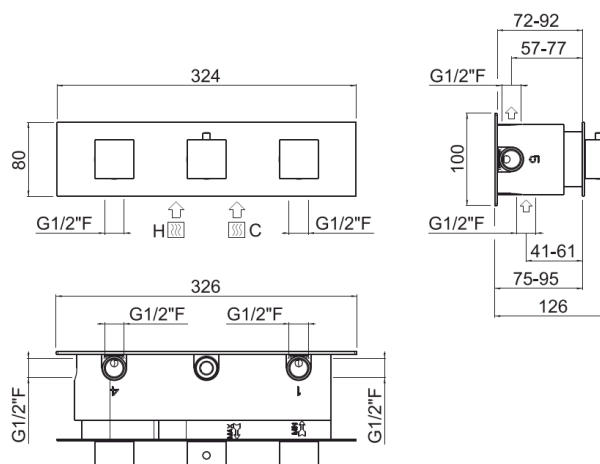

ilQuadro

ilQuadro 6way thermostatic
21261/O-CR

TECHNICAL INFORMATION

6 ways concealed horizontal thermostatic mixer. Square plate and handles. CHROME

Flow rate:

horizontal 2-3way thermostatic

PICTURE

SPARE PARTS

ORIC048
3 vie / ways

ORIC046
T°

FEATURES

safe built-in

TECHNICAL DRAWING

FINISHINGS