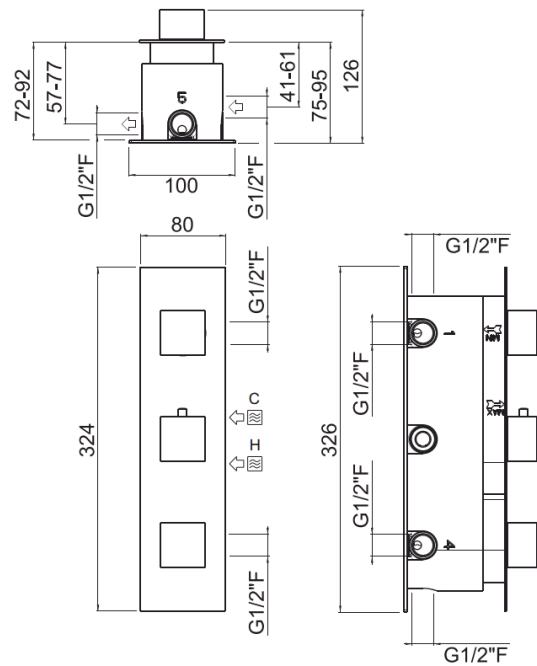

ilQuadro

ilQuadro 6way thermostatic
21261-CR

TECHNICAL INFORMATION

6 ways concealed vertical thermostatic mixer. Square plate and handles. CHROME

Flow rate:

horizontal 2-3way thermostatic

PICTURE

SPARE PARTS

ORIC048
3 vie / ways

ORIC046
T°

FEATURES

safe built-in

TECHNICAL DRAWING

FINISHINGS