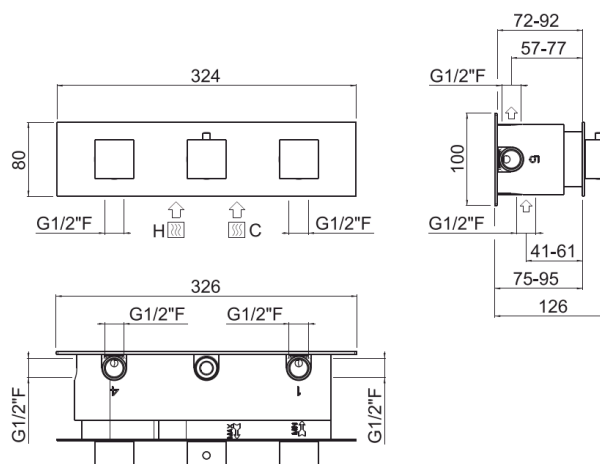

ilQuadro

ilQuadro 4way thermostatic
21241/O-CR

TECHNICAL INFORMATION

4 ways concealed horizontal thermostatic mixer. Square plate and handles. CHROME

Flow rate:

horizontal 2-3way thermostatic

PICTURE

SPARE PARTS

ORIC047
2 vie / ways

ORIC046
T°

FEATURES

safe built-in

TECHNICAL DRAWING

FINISHINGS