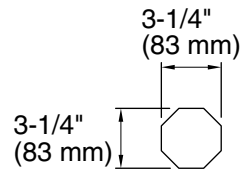

Technical Information

All product dimensions are nominal.

Material: Fireclay, Brass

Notes

Install this product according to the installation guide.