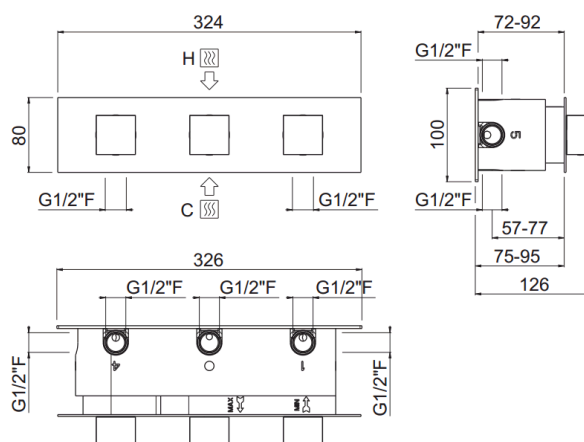

TECHNICAL DRAWING