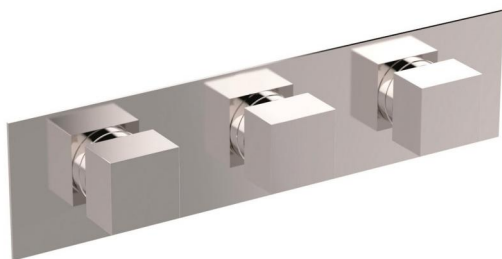

ilQuadro

ilQuadro 4way mixer
21341/O-CR

TECHNICAL INFORMATION

4 ways concealed horizontal mixer. Square plate and handles.
CHROME

PICTURE

SPARE PARTS

ORIC047
2 vie / ways

ORIC052
T°

FEATURES

safe built-in

TECHNICAL DRAWING

FINISHINGS