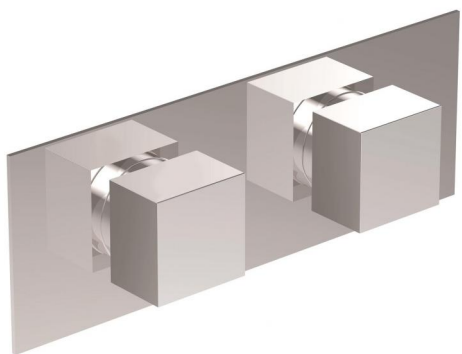

ilQuadro

ilQuadro 2way mixer
21321/O-CR

TECHNICAL INFORMATION

2 ways concealed horizontal progressive mixer. Square plate and handles. CHROME

FEATURES

safe built-in

PICTURE

TECHNICAL DRAWING

SPARE PARTS

ORIC051
2 vie / ways

ORIC053
T°

FINISHINGS