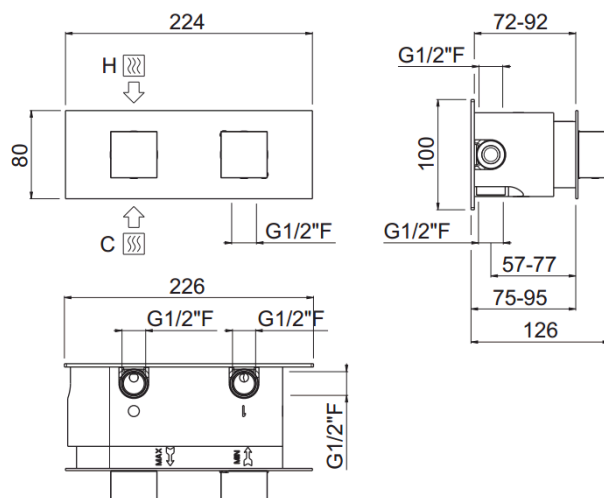

ilQuadro

ilQuadro 2way mixer
21321/O-CR

TECHNICAL INFORMATION

2 ways concealed horizontal progressive mixer. Square plate and handles. CHROME

FEATURES

safe built-in

PICTURE

TECHNICAL DRAWING