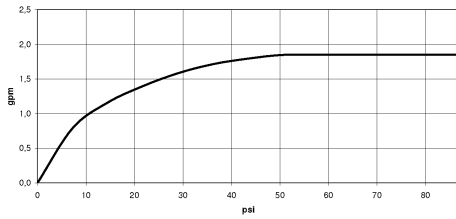

27 808 980

Fits: IMO, MEM, CL.1, CYO

- COMPACT RAIN, max. flow rate 6.8 l/min (at 3 bar)
- with anti-scale system
- 3/8" shower outlet
- rosette for wall elbow 60 x 60mm
- rosette for shower holder 60 x 60mm
- metal shower hose 1250mm with integrated anti-twist protection
- 1/2" wall elbow
- This product can help a building meet the requirements of Green Building Rating Systems, e.g. LEED®, BREEAM®, DGNB

Recommended miscellaneous

	Concealed wall elbow - ● min. recess depth 90 mm ● max. recess depth 163 mm	35 085 970 90
---	--	---------------

27 808 980

mm [inches]

Flow rate chart

Codes & Standards

DIN 4109

ISO 3822