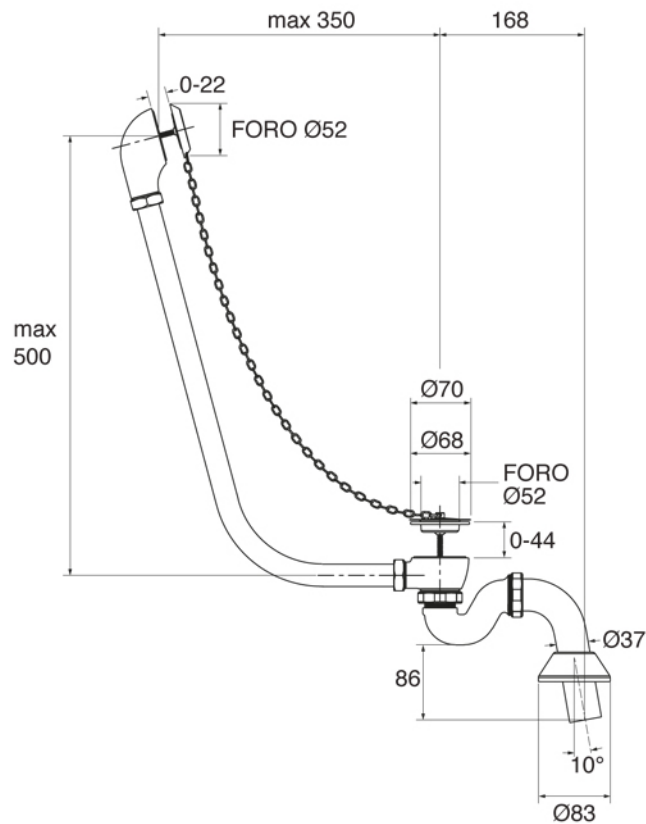

Feet model	A (mm)	B (mm)
Ball & Claw	1080	380
Flower	1030	330

CAST IRON BATHTUB Collection	
Code	Description
9153 9154	<b>Cast iron bathtub 1700x780 (Kg. 129 - Lt. 190)</b> Without taps holes, external unfinished With taps holes, external unfinished

Verona - Italy  
tel. +39 045 8006917  
fax. +39 045 8020111  
gentry-home.com

CAST IRON BATHTUB Collection	
Code	Description
9130	<b>Cast iron bathtub 1540x780 &lt;br&gt;(kg. 113 - Lt. 170)</b> Without taps holes, external unfinished
103	<b>External painting</b> External painting White
105	External painting RAL
106	Gold leaf decoration
107	Silver leaf decoration

Verona - Italy  
 tel. +39 045 8006917  
 fax. +39 045 8020111  
 gentry-home.com

Ball and Claw

Flower

CAST IRON BATHTUB Collection	
Code	Description
9168 9171 9169-C 9170-I/N/O/OR 9170-B/ND/R	<b>Ball&amp;Claw cast iron feet</b> Unfinished White Chrome Incalux, Nickel, Dark Gold, Rose Gold Bronze, Dark Nickel, Copper <b>Flower cast iron feet</b> Unfinished White Chrome Incalux, Nickel, Dark Gold, Rose Gold Bronze, Dark Nickel, Copper
9196 9199 9197-C 9198-I/N/O/OR 9198-B/ND/R	<b>Ball&amp;Claw cast iron feet</b> Unfinished White Chrome Incalux, Nickel, Dark Gold, Rose Gold Bronze, Dark Nickel, Copper <b>Flower cast iron feet</b> Unfinished White Chrome Incalux, Nickel, Dark Gold, Rose Gold Bronze, Dark Nickel, Copper

Verona - Italy  
 tel. +39 045 8006917  
 fax. +39 045 8020111  
 gentry-home.com

CAST IRON BATHTUB Collection	
Code	Description
0190-C 0191-I/N/O/OR 0191-B/ND/R	<p><b>Exposed bath waste with drain stopper chain and overflow with exposed pipes for floor connector and siphon</b></p> <p>Chrome Incalux, Nickel, Dark Gold, Rose Gold Bronze, Dark Nickel, Copper</p>