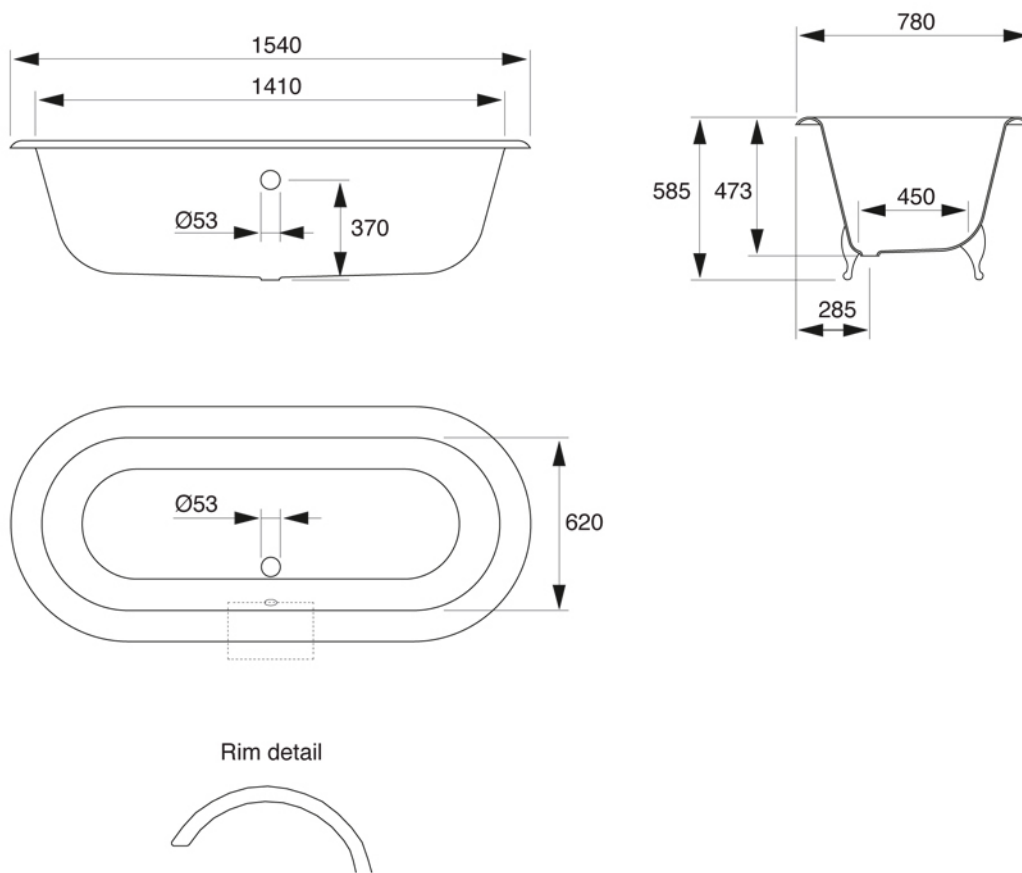

Feet model	A (mm)	B (mm)
Ball & Claw	1080	380
Flower	1030	330

CAST IRON BATHTUB Collection	
Code	Description
9153 9154	<b>Cast iron bathtub 1700x780 (Kg. 129 - Lt. 190)</b> Without taps holes, external unfinished With taps holes, external unfinished

Verona - Italy  
tel. +39 045 8006917  
fax. +39 045 8020111  
gentry-home.com

CAST IRON BATHTUB Collection	
Code	Description
9130	<b>Cast iron bathtub 1540x780 &lt;br&gt;(kg. 113 - Lt. 170)</b> Without taps holes, external unfinished
103	<b>External painting</b> External painting White
105	External painting RAL
106	Gold leaf decoration
107	Silver leaf decoration

Verona - Italy  
 tel. +39 045 8006917  
 fax. +39 045 8020111  
 gentry-home.com

Ball and Claw

Flower

CAST IRON BATHTUB Collection	
Code	Description
9168 9171 9169-C 9170-I/N/O/OR 9170-B/ND/R	<b>Ball&amp;Claw cast iron feet</b> Unfinished White Chrome Incalux, Nickel, Dark Gold, Rose Gold Bronze, Dark Nickel, Copper <b>Flower cast iron feet</b> Unfinished White Chrome Incalux, Nickel, Dark Gold, Rose Gold Bronze, Dark Nickel, Copper
9196 9199 9197-C 9198-I/N/O/OR 9198-B/ND/R	<b>Ball&amp;Claw cast iron feet</b> Unfinished White Chrome Incalux, Nickel, Dark Gold, Rose Gold Bronze, Dark Nickel, Copper <b>Flower cast iron feet</b> Unfinished White Chrome Incalux, Nickel, Dark Gold, Rose Gold Bronze, Dark Nickel, Copper

Verona - Italy  
 tel. +39 045 8006917  
 fax. +39 045 8020111  
 gentry-home.com

CAST IRON BATHTUB Collection	
Code	Description
0190-C 0191-I/N/O/OR 0191-B/ND/R	<p><b>Exposed bath waste with drain stopper chain and overflow with exposed pipes for floor connector and siphon</b></p> <p>Chrome Incalux, Nickel, Dark Gold, Rose Gold Bronze, Dark Nickel, Copper</p>