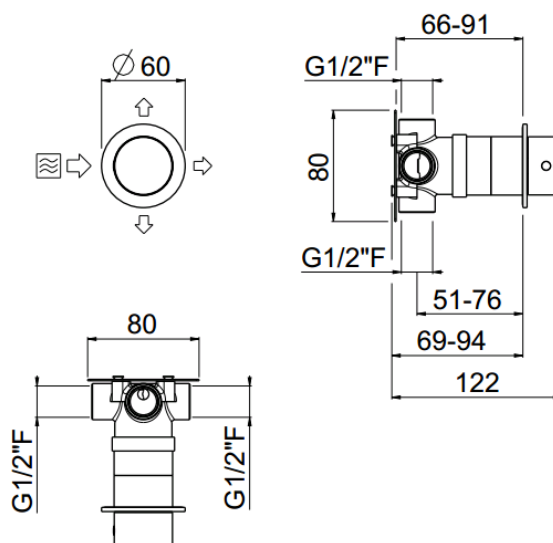

ilTondo

ilTondo 2way diverter
21808-CR

TECHNICAL INFORMATION

Single 2 ways diverter. Round plate and handle. CHROME

Flow rate:
?

PICTURE

SPARE PARTS

ORIC047
2 vie / ways

FEATURES

safe built-in

TECHNICAL DRAWING

FINISHINGS