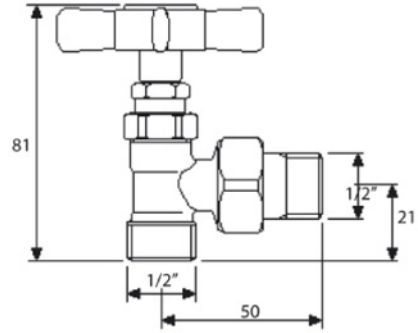

TOWELWARMER Collection	
Code	Description
9055-C 9056-I/N/O/OR 9056-B/ND/R	<p>Rope 1 towel warmer 465x770 mm (170 W - 146 Kcal/h t 50°)</p> <p>tolerance: 2%, resistance: 200Wpackaging size: mm850x540x170Htotal weight: 7,3kg</p> <p>Chrome Incalux, Nickel, Dark Gold, Rose Gold Bronze, Dark Nickel, Copper</p>

Verona - Italy
 tel. +39 045 8006917
 fax. +39 045 8020111
 gentry-home.com

TOWELWARMER Collection	
Code	Description
9127-C 9128-I/N/O/OR 9128-B/ND/R	<p>Valves (pair) Chrome Incalux, Nickel, Dark Gold, Rose Gold Bronze, Dark Nickel, Copper</p> <p>Fittings available 12/14/16 copper 12/14/16 covered</p>
9126	Electrical element complete with thermostatic control