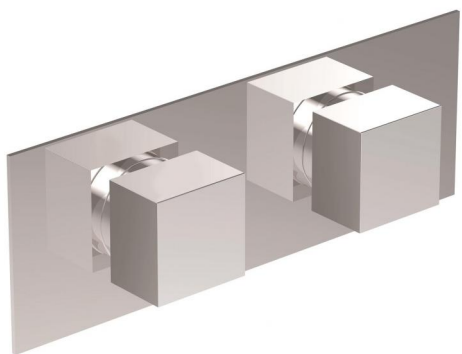

ilQuadro

ilQuadro 3way mixer
21331/O-CR

TECHNICAL INFORMATION

3 ways concealed horizontal progressive mixer. Square plate and handles. CHROME

FEATURES

safe built-in

PICTURE