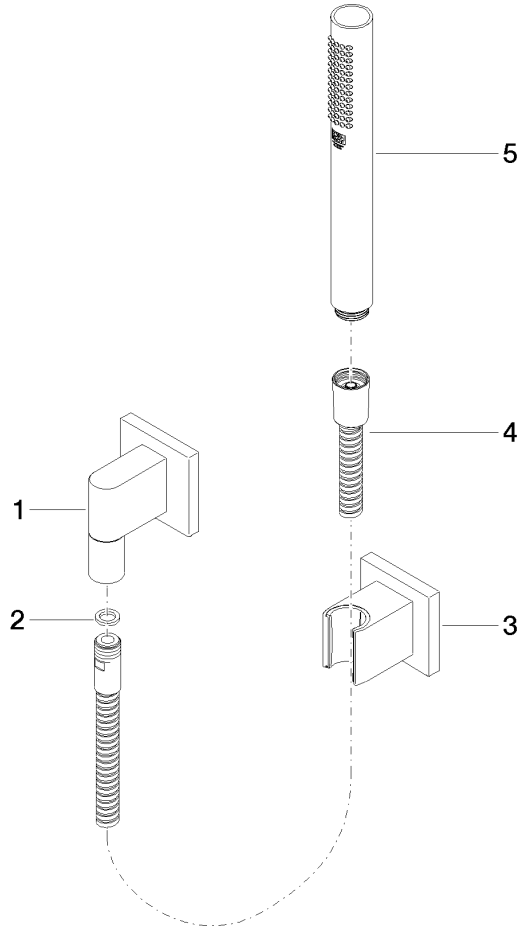

Hand shower set with individual rosettes FlowReduce - Dark Chrome

IMO

27 808 980

Fits: IMO, MEM, CL.1, CYO

- COMPACT RAIN, max. flow rate 6.8 l/min (at 3 bar)
- with anti-scale system
- 3/8" shower outlet
- rosette for wall elbow 60 x 60mm
- rosette for shower holder 60 x 60mm
- metal shower hose 1250mm with integrated anti-twist protection
- 1/2" wall elbow
- This product can help a building meet the requirements of Green Building Rating Systems, e.g. LEED®, BREEAM®, DGNB

Recommended miscellaneous

Concealed wall elbow -

35 085 970 90

- max. recess depth 163 mm
- min. recess depth 90 mm

27 808 980

mm [inches]

Flow rate chart

Codes & Standards

DIN 4109

ISO 3822

Ü-Zeichen

Hand shower set with individual rosettes FlowReduce - Dark Chrome

IMO

27 808 980

Certificates

LGA_29

Spare parts list