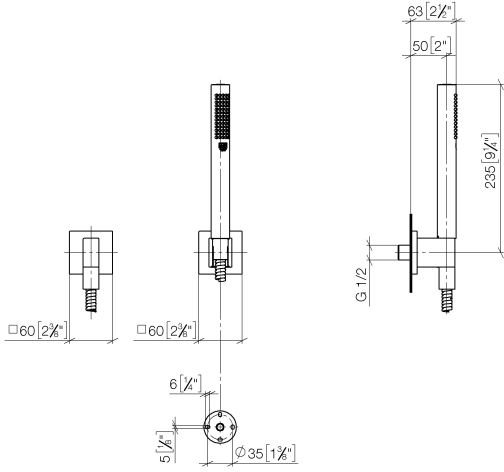

Hand shower set with individual rosettes FlowReduce - Dark Chrome

IMO

27 808 980

Fits: IMO, MEM, CL.1, CYO

- COMPACT RAIN, max. flow rate 6.8 l/min (at 3 bar)
- with anti-scale system
- 3/8" shower outlet
- rosette for wall elbow 60 x 60mm
- rosette for shower holder 60 x 60mm
- metal shower hose 1250mm with integrated anti-twist protection
- 1/2" wall elbow
- This product can help a building meet the requirements of Green Building Rating Systems, e.g. LEED®, BREEAM®, DGNB

Recommended miscellaneous

Concealed wall elbow -

35 085 970 90

- max. recess depth 163 mm
- min. recess depth 90 mm

27 808 980

mm [inches]

Flow rate chart

Codes & Standards

DIN 4109

ISO 3822

Ü-Zeichen

Hand shower set with individual rosettes FlowReduce - Dark Chrome

IMO

27 808 980

Certificates

LGA_29

Spare parts list