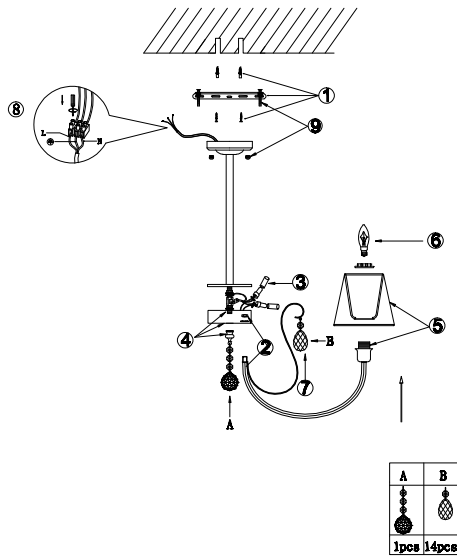

FREYA
TRADITION OF QUALITY

Instruction

FR2030CL-07G

7 x E14 (40W)

Model: FR2030CL-07G
Series: Vanda

Ceiling Lamps