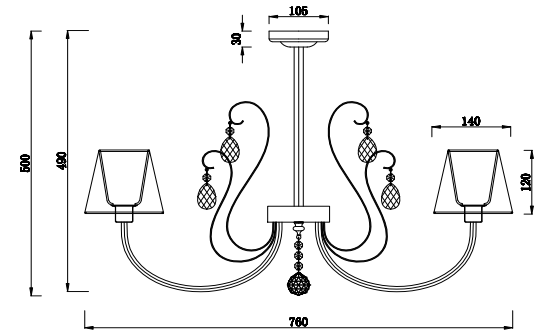

FREYA
TRADITION OF QUALITY

Instruction

FR2030CL-07G

7 x E14 (40W)

Model: FR2030CL-07G
Series: Vanda

Ceiling Lamps