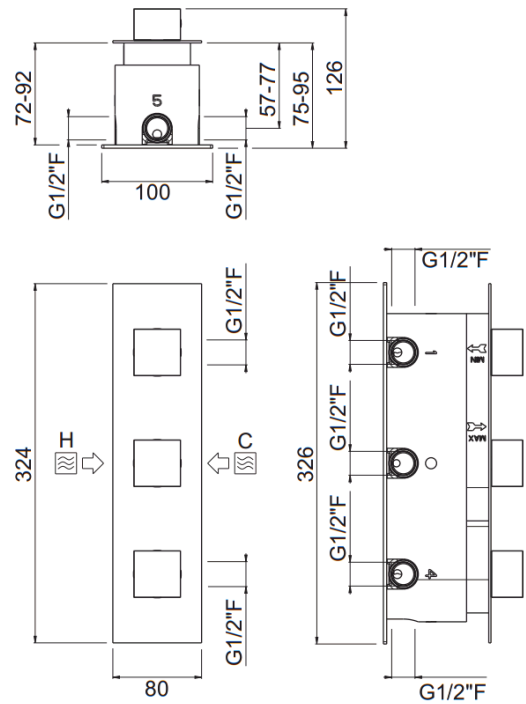

ilQuadro

ilQuadro 5way mixer
21351-CR

TECHNICAL INFORMATION

5 ways concealed vertical mixer. Square plate and handles.
CHROME

PICTURE

SPARE PARTS

ORIC047
2 vie / ways

ORIC048
3 vie / ways

ORIC052
T°

FEATURES

safe built-in

TECHNICAL DRAWING

FINISHINGS