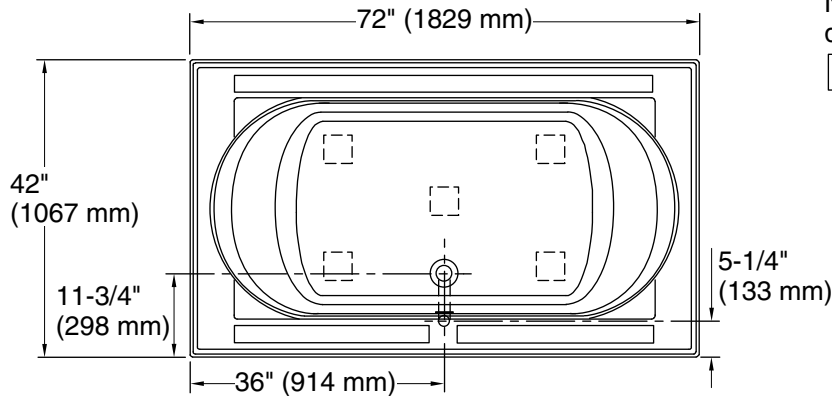

Features

- Generous 6-foot length provides spacious bathing for up to two people.
- Coordinates with other products in the Memoirs collection.

Material

- Acrylic.

Installation

- Drop-in.

Recommended Products/Accessories

Color	Code	Description
	0	White
	96	Biscuit
	47	Almond
	NY	Dune
	G9	Sandbar

No change in measurements if connected with drain illustrated. (K-7161-AF)

 Recommended Faucet Location

Technical Information

All product dimensions are nominal.

Installation:	Drop-in
Drain location:	Center
Basin area, bottom:	48" x 27" (1219 mm x 686 mm)
Basin area, top:	60" x 30" (1524 mm x 762 mm)
Weight:	86 lbs (39 kg)
Minimum floor load:	43 lbs/ft ² (209.9 kg/m ²)
Water depth:	16" (406 mm)
Water capacity:	94 gal (355.8 L)
Cutout:	Drop-in, 70-1/2" x 40-1/2" (1791 mm x 1029 mm)

Notes

Measure your actual product for rough-in details. Install this product according to the installation instructions.

The hot water supply should be 70% of the capacity of the bath or greater. Installations will vary.