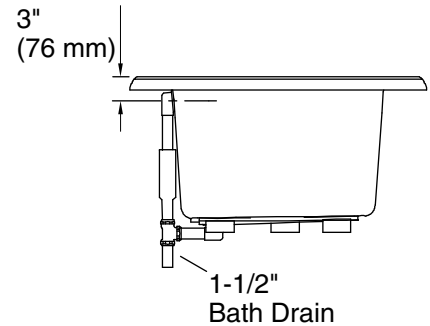

Features

- Generous 6-foot length provides spacious bathing for up to two people.
- Coordinates with other products in the Memoirs collection.

Material

- Acrylic.

Installation

- Drop-in.

Recommended Products/Accessories

Color	Code	Description
	0	White
	96	Biscuit
	47	Almond
	NY	Dune
	G9	Sandbar

No change in measurements if connected with drain illustrated. (K-7161-AF)

 Recommended Faucet Location

Technical Information

All product dimensions are nominal.

Installation:	Drop-in
Drain location:	Center
Basin area, bottom:	48" x 27" (1219 mm x 686 mm)
Basin area, top:	60" x 30" (1524 mm x 762 mm)
Weight:	86 lbs (39 kg)
Minimum floor load:	43 lbs/ft ² (209.9 kg/m ²)
Water depth:	16" (406 mm)
Water capacity:	94 gal (355.8 L)
Cutout:	Drop-in, 70-1/2" x 40-1/2" (1791 mm x 1029 mm)

Notes

Measure your actual product for rough-in details. Install this product according to the installation instructions.

The hot water supply should be 70% of the capacity of the bath or greater. Installations will vary.