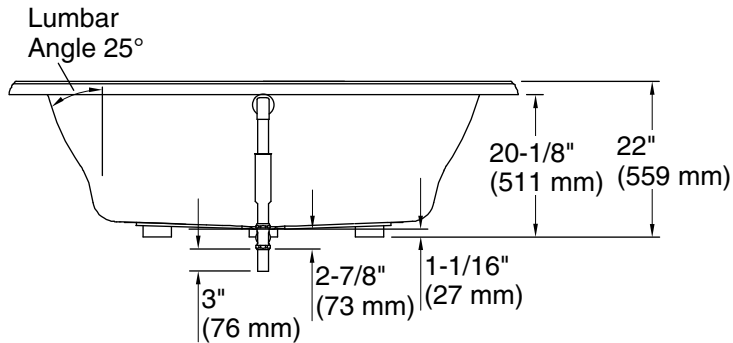

Technical Information

All product dimensions are nominal.

Installation:	Drop-in
Drain location:	Center
Basin area, bottom:	48" x 27" (1219 mm x 686 mm)
Basin area, top:	60" x 30" (1524 mm x 762 mm)
Weight:	86 lbs (39 kg)
Minimum floor load:	43 lbs/ft² (209.9 kg/m²)
Water depth:	16" (406 mm)
Water capacity:	94 gal (355.8 L)
Cutout:	Drop-in, 70-1/2" x 40-1/2" (1791 mm x 1029 mm)

Notes

Measure your actual product for rough-in details. Install this product according to the installation instructions.

The hot water supply should be 70% of the capacity of the bath or greater. Installations will vary.

If installing a rim-mount faucet, make sure there is no interference above or below the deck before drilling any holes.