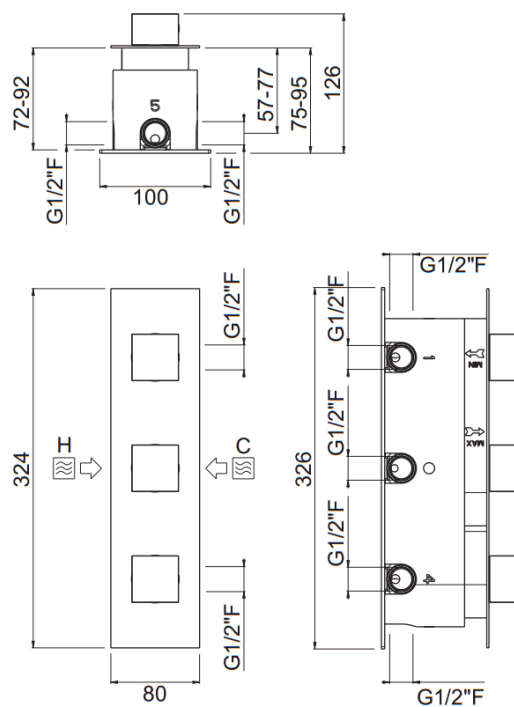

ilQuadro

ilQuadro 4way mixer
21341-CR

TECHNICAL INFORMATION

4 ways concealed vertical mixer. Square plate and handles.
CHROME

FEATURES

safe built-in

PICTURE

TECHNICAL DRAWING

SPARE PARTS

ORIC047
2 vie / ways

ORIC052
T°

FINISHINGS