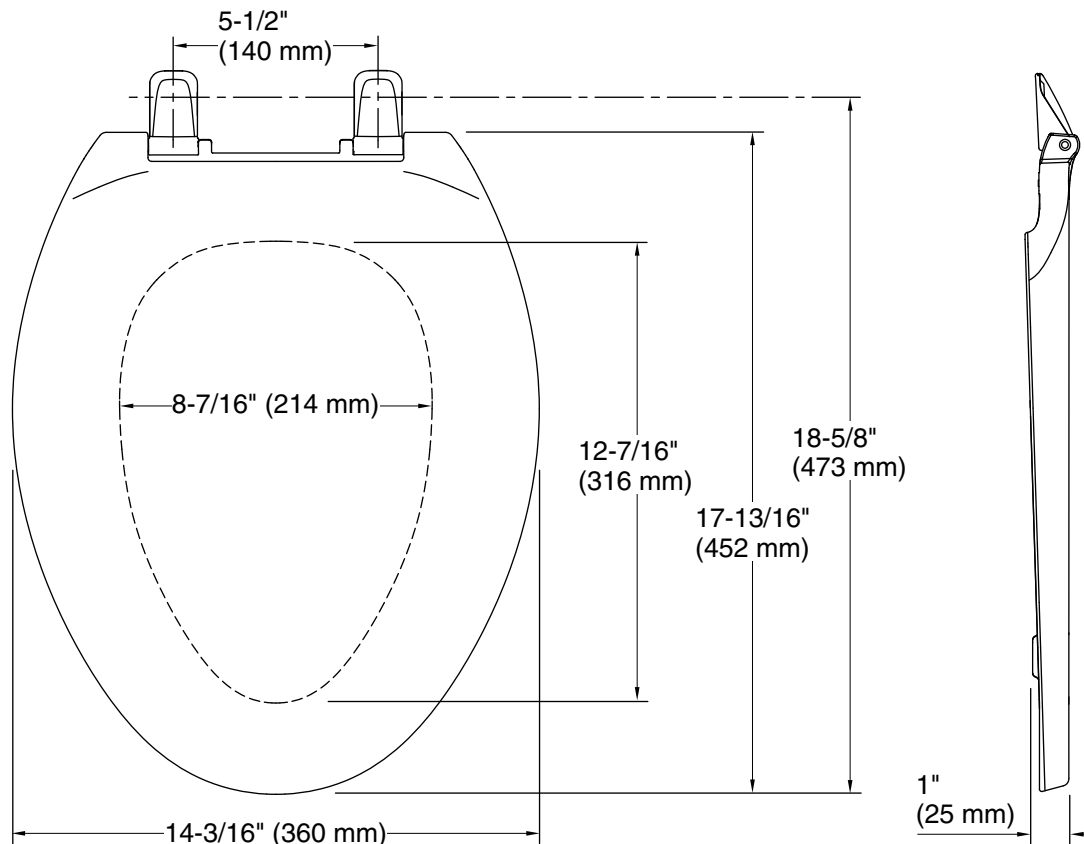

Bancroft®
Elongated Toilet Seat
K-4685-CP

Features

- Polished Chrome hinges.
- Coordinates with other products in the Bancroft collection.

Material

- Plastic.

Codes/Standards

None Applicable

KOHLER® One-Year Limited Warranty

See website for detailed warranty information.

Available Colors/Finishes

Color tiles intended for reference only.

Color Code Description

	0	White
--	---	-------

Technical Information

All product dimensions are nominal.

Seat shape type: Elongated

Seat front type: Closed-front

Seat-mounting holes: 5-1/2" (140 mm)

Notes

Install this product according to the installation guide.