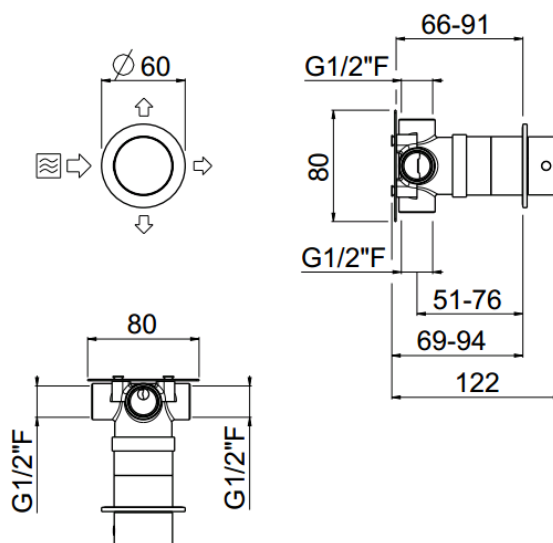

ilTondo

ilTondo 3way diverter
21807-CR

TECHNICAL INFORMATION

Single 3 ways diverter. Round plate and handle. CHROME

Flow rate:
?

PICTURE

SPARE PARTS

ORIC048
3 vie / ways

FEATURES

safe built-in

TECHNICAL DRAWING

FINISHINGS