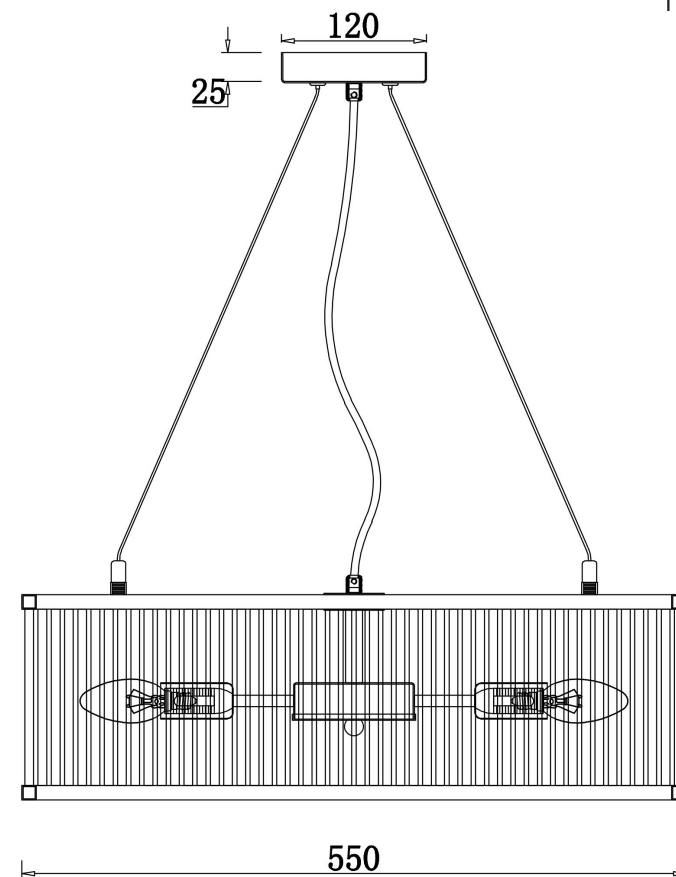

# Instruction

FR5053PL-08BS

1200

8xE14 60W

Model: FR5053PL-08BS

Collection: Modern

Pendant Lamps