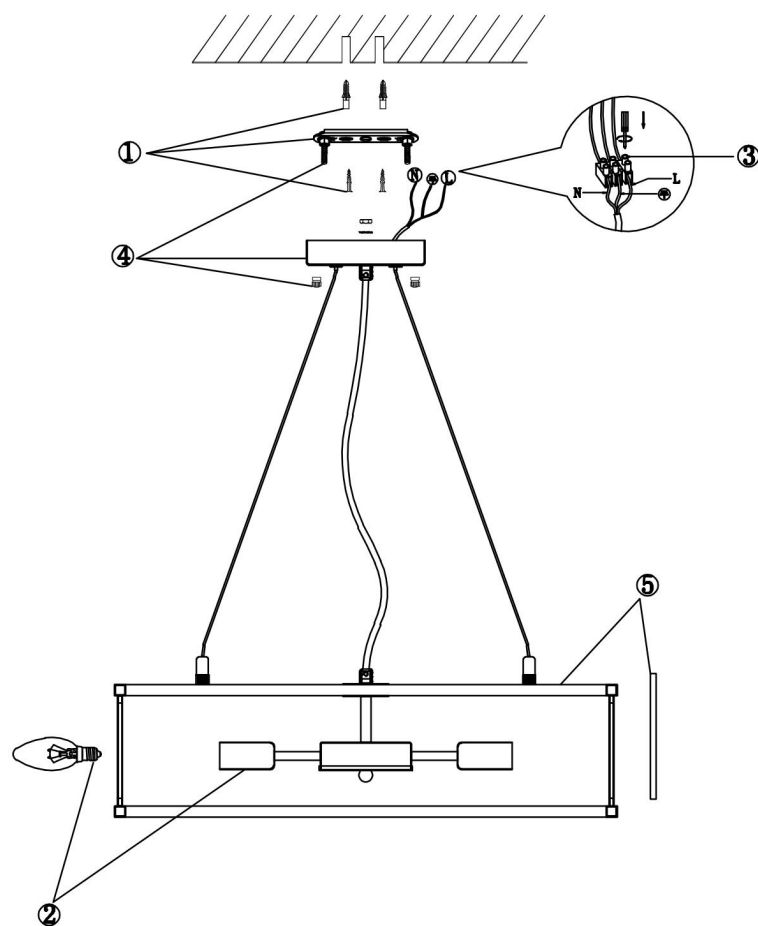

# Instruction

FR5053PL-08BS

1200

8xE14 60W

Model: FR5053PL-08BS

Collection: Modern

Pendant Lamps