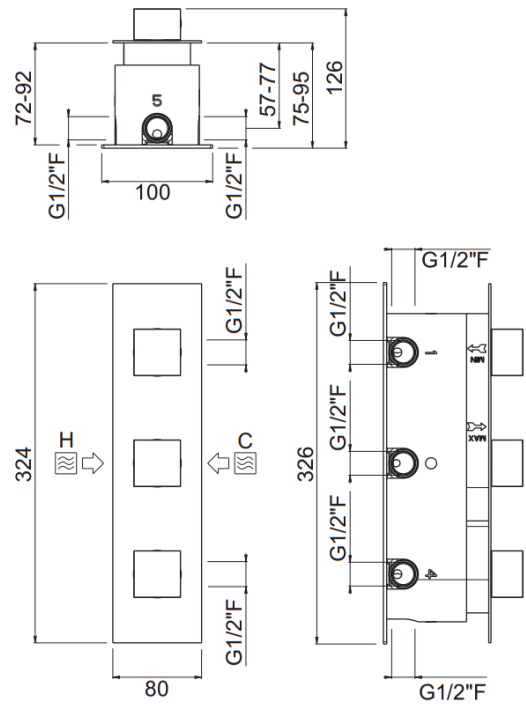

TECHNICAL DRAWING