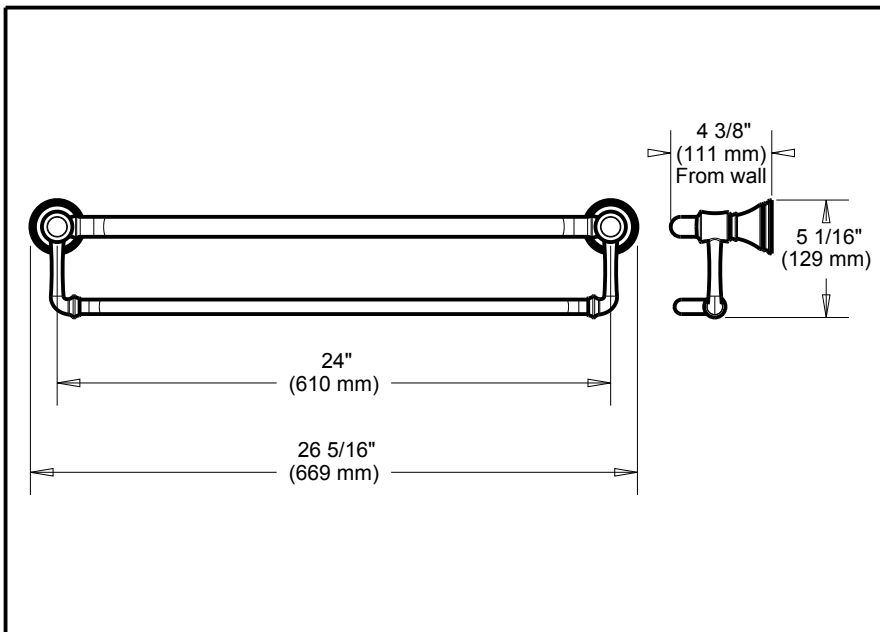

DELTA

ACCESSORIES

- Traditional™ Bath Safety Collection
- 24" Towel Bar with Assist Bar

Submitted Model No.: _____

Specific Features: _____

STANDARD SPECIFICATIONS:

- Wood blocking is preferable behind all wall surfaces. If wood blocking is not available, the supplied fasteners are recommended.
- Mounting hardware and mounting template included with product.
- 7/8" diameter assist bar.
- Maximum 300 lbs. as an assist bar on indicated surface.