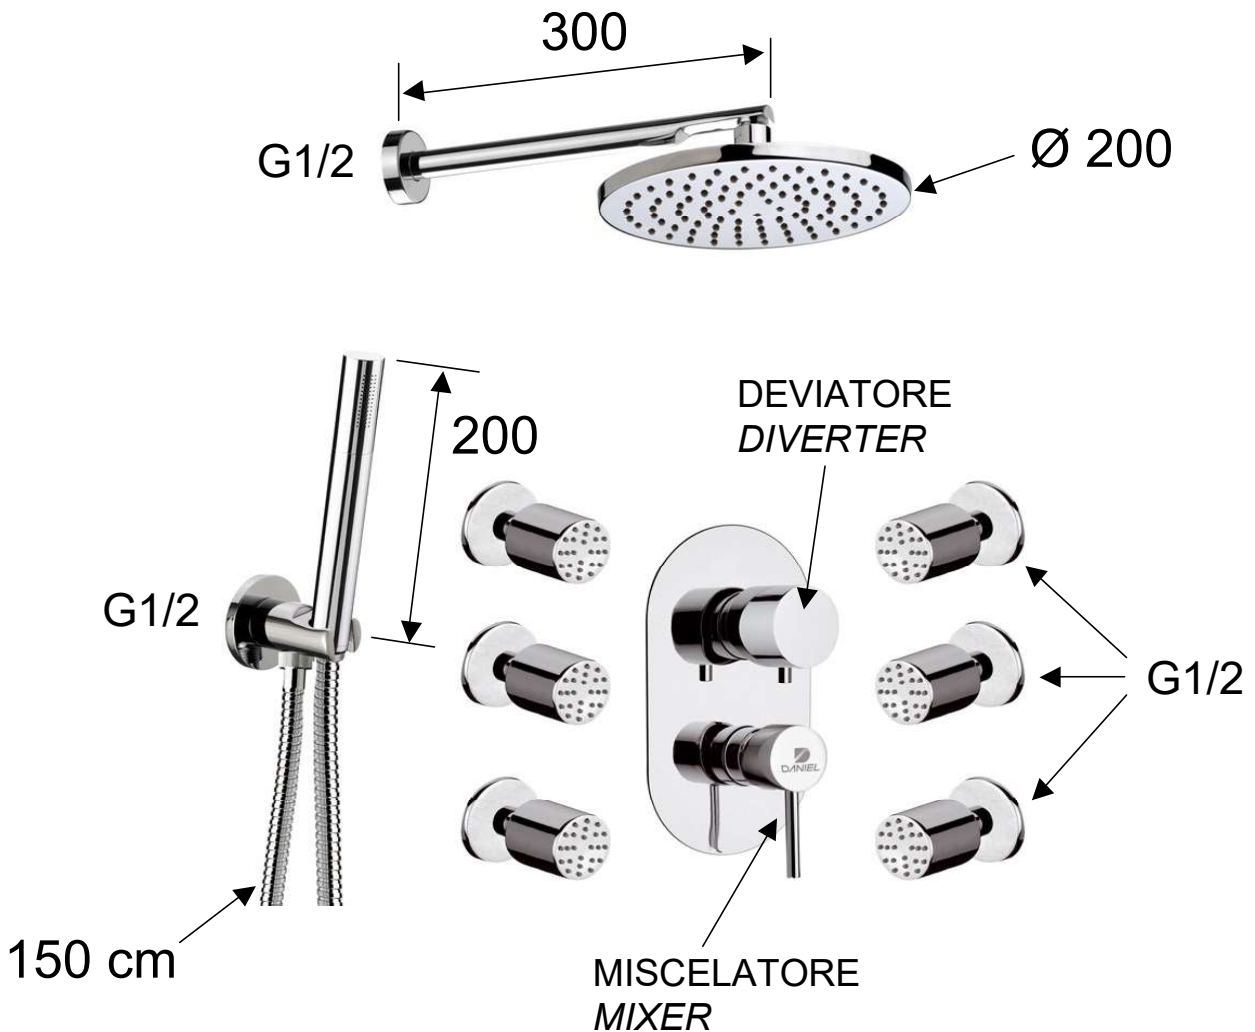

DANIEL

SCHEDA TECNICA TECHNICAL FEATURES

ART. COD.

S20616Z

MATERIALI / MATERIALS

OTTONE CROMATO / CHROME PLATED BRASS

CROMATURA / CHROME PLATING

UNI EN 248