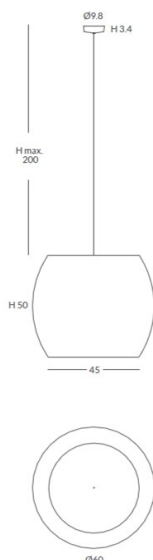

REF. 29830/60
REF. OD29830/60

COLGANTE/ SUSPENSION

IP20 (ref. 29830/60)
IP64 (ref. OD29830/60)

MATERIAL

Metal y cuerda/Metal & cord

ACABADO/ FINISH

Florón: blanco mate, negro mate, níquel satinado o cromo/
Canopy: matt white, matt black,

satin nickel or chrome

Estructura: negra (excepto para cuerda blanca)/

Structure: black (except for white cord)

Cuerda: ver carta de colores/

Cord: (see cord color chart)

INSTALACIÓN/ INSTALLATION

E27 LED 1x15W Ø6cm
E27 LED 1x20W Ø12cm

EEl: **A++ ... A**