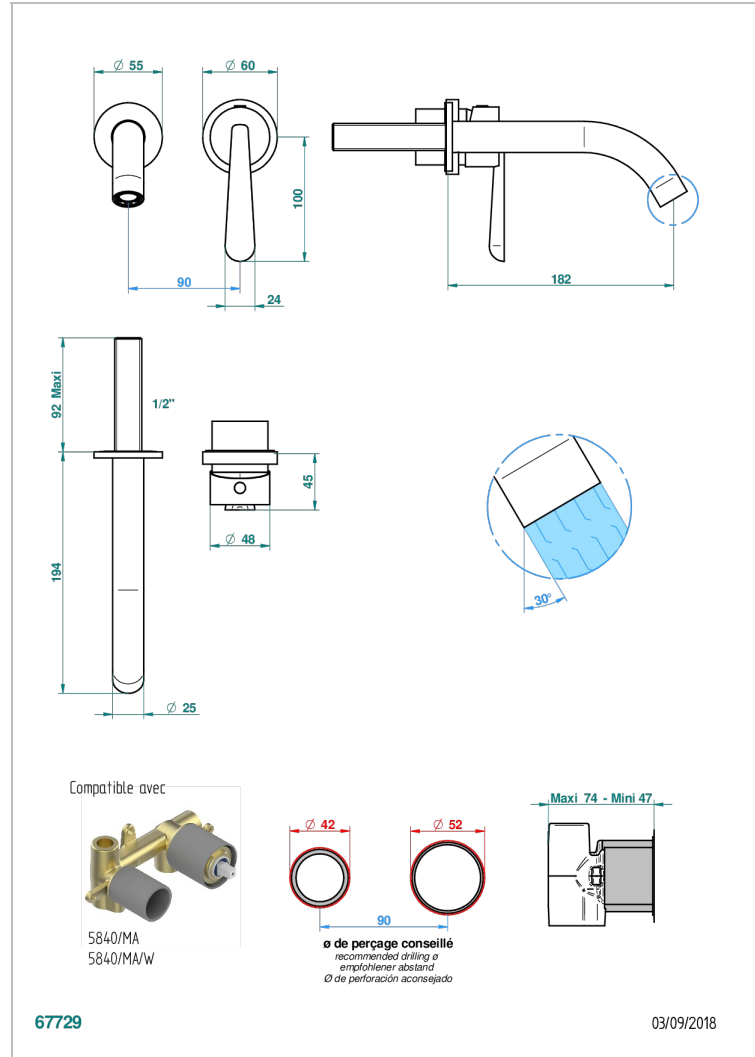

Trim only for Built-in basin mixer with spout (two x 1/2" inlets and one 1/2" outlet), without waste

ХАРАКТЕРИСТИКИ

- Dean
- Trim only for Built-in basin mixer with spout (two x 1/2" inlets and one 1/2" outlet), without waste