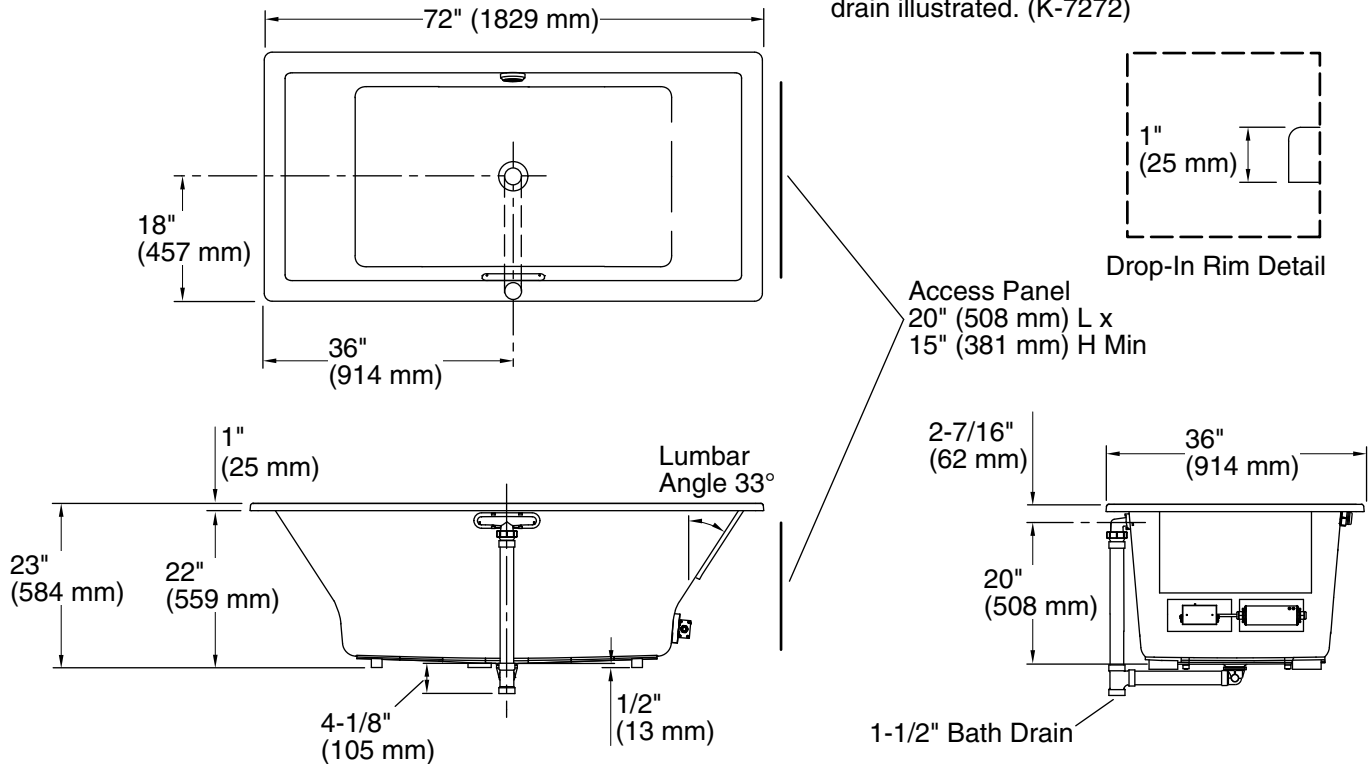

No change in measurement if connected with drain illustrated. (K-7272)

Required Electrical Service

One circuit required, protected with Class A Ground-Fault Circuit-Interrupter (GFCI). Outside North America, this device may be known as a Residual Current Device (RCD).

Heated Surface: 120 V, 15 A, 60 Hz

Technical Information

All product dimensions are nominal.

Installation:	Drop-in, Under-mount
Drain location:	Center
Basin area, bottom:	45-3/4" x 25-15/16" (1162 mm x 659 mm)
Basin area, top:	65-3/8" x 29-5/16" (1661 mm x 745 mm)
Weight:	88 lbs (39.9 kg)
Minimum floor load:	58 lbs/ft² (283.2 kg/m²)
Water depth:	19-7/16" (494 mm)
Water capacity:	112.9 gal (427.4 L)
Cutout:	Drop-in, 71-1/2" x 35-1/2" (1816 mm x 902 mm)
Electrical component rating:	Heated Surface: 120 V, 0.5 A, 60 Hz, 65 W
Minimum flat for door:	2-3/4" (69 mm)

Notes

Measure your actual product for rough-in details. Install this product according to the installation instructions.

The hot water supply should be 70% of the capacity of the bath or greater. Installations will vary.

Kit is required for under-mount installations (sold separately).