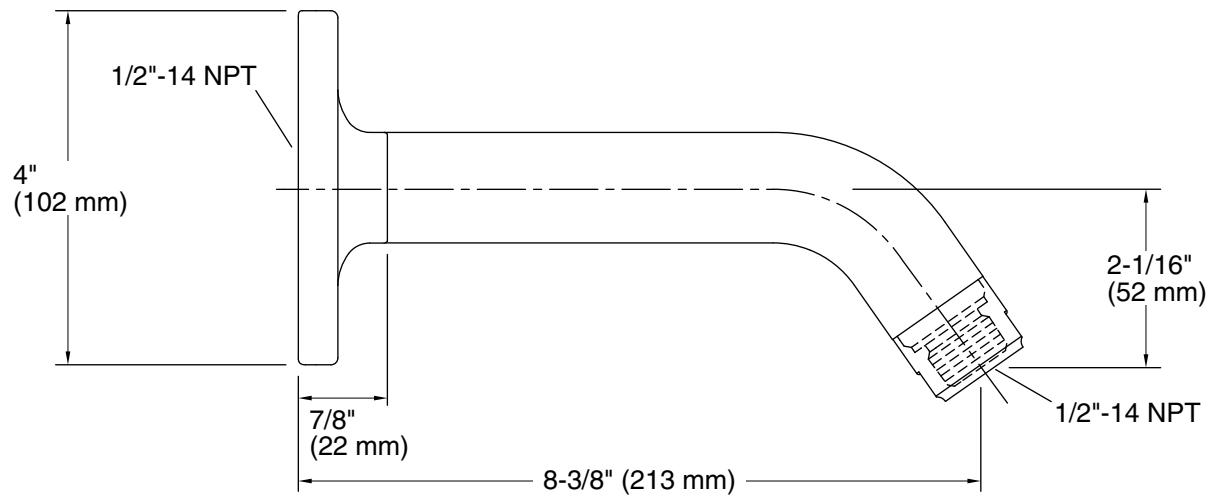

### Features

- 1/2" - 14 NPT connection.
- Fluid design lines for ease of cleaning.
- For use with any KOHLER showerhead (sold separately).

## Technical Information

All product dimensions are nominal.

Installation Type: Wall-mount

Material: Metal