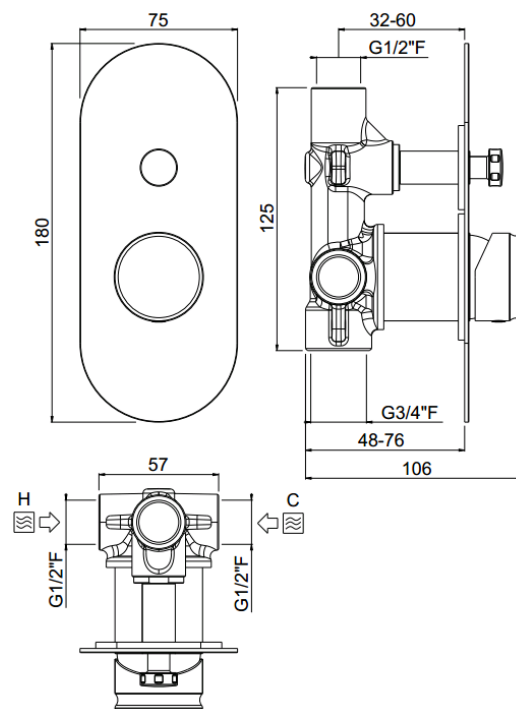

ilTondo

ilTondo 2way single lever mixer
21129/B-CR

TECHNICAL INFORMATION

Concealed single lever mixer, 2 ways with automatic diverter with stop. Round plate, button and handle. CHROME

Flow rate:
2way mono

PICTURE

SPARE PARTS

ORIC033

FEATURES

TECHNICAL DRAWING

FINISHINGS