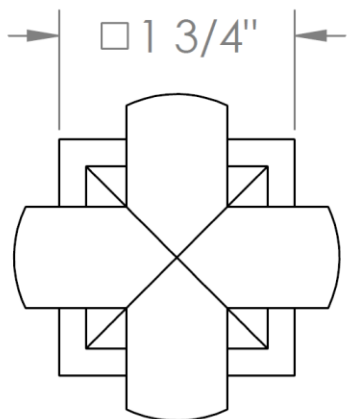

125-WTR-

Wall Mounted Trim

Includes Alignment Kit

Requires SS-TS200-C, SS-TS200-H, SS-TS150-C, SS-TS150-H,
SS-WD2, SS-WD3, SS-VCWD2 or SS-VCWD3 concealed rough

HANDLE TRIM OPTIONS

BG4 - JOYCE

BG5 - MARKET