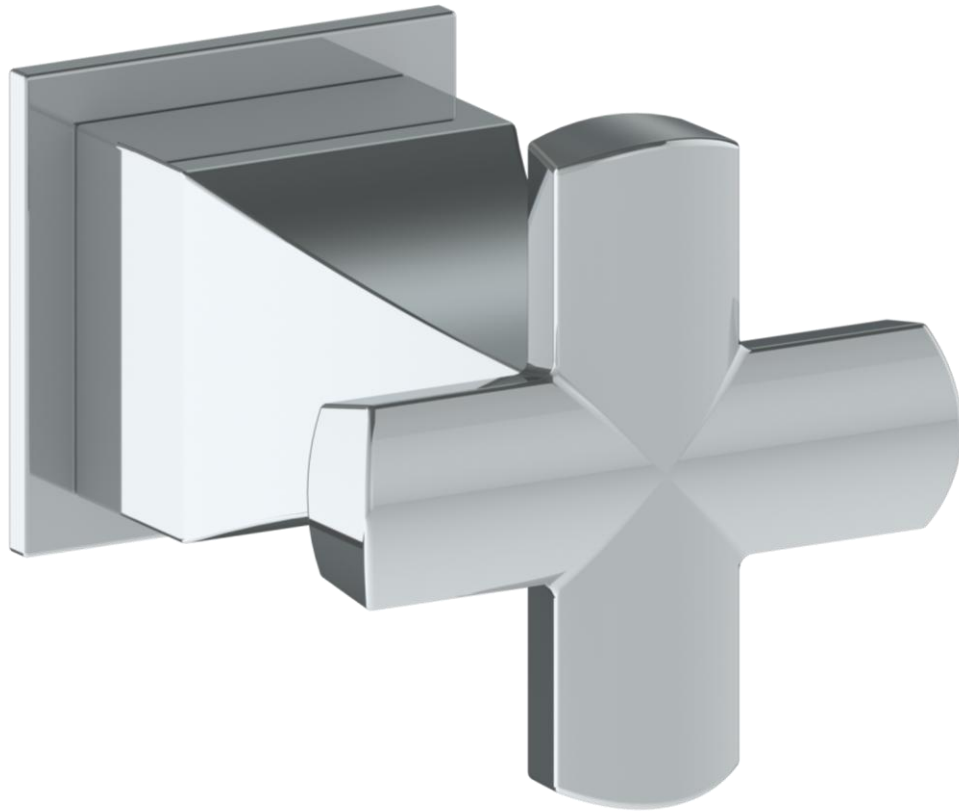

125-WTR-

Wall Mounted Trim

Includes Alignment Kit

Requires SS-TS200-C, SS-TS200-H, SS-TS150-C, SS-TS150-H,
SS-WD2, SS-WD3, SS-VCWD2 or SS-VCWD3 concealed rough

HANDLE TRIM OPTIONS

BG4 - JOYCE

BG5 - MARKET