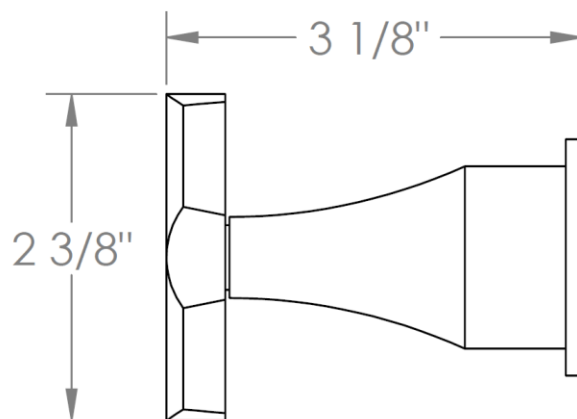

125-WTR-

Wall Mounted Trim

Includes Alignment Kit

Requires SS-TS200-C, SS-TS200-H, SS-TS150-C, SS-TS150-H,
SS-WD2, SS-WD3, SS-VCWD2 or SS-VCWD3 concealed rough

HANDLE TRIM OPTIONS

BG4 - JOYCE

BG5 - MARKET