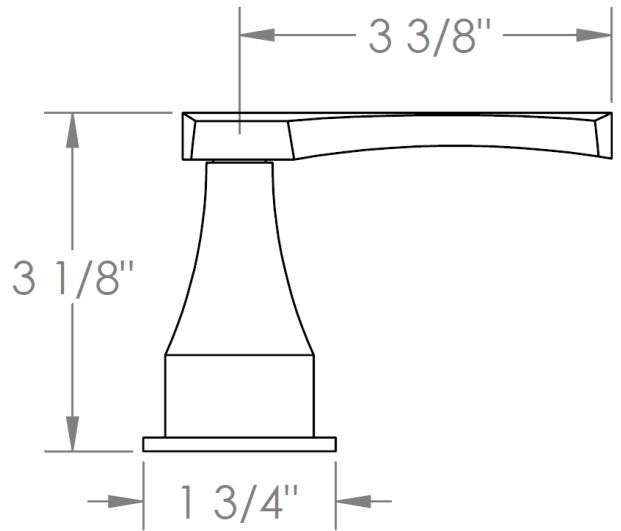

125-WTR-

Wall Mounted Trim

Includes Alignment Kit

Requires SS-TS200-C, SS-TS200-H, SS-TS150-C, SS-TS150-H,
SS-WD2, SS-WD3, SS-VCWD2 or SS-VCWD3 concealed rough

HANDLE TRIM OPTIONS

BG4 - JOYCE

BG5 - MARKET