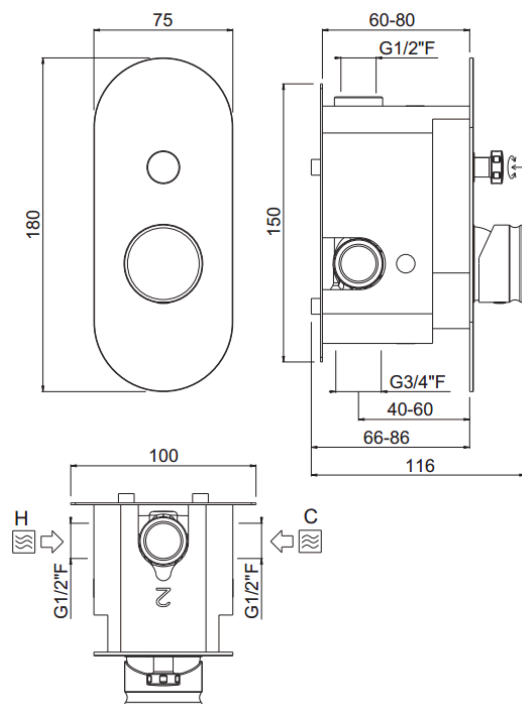

ilTondo

ilTondo 2way single with protective cover
21129/BCOV-CR

TECHNICAL INFORMATION

Concealed single lever mixer, 2 ways with automatic diverter with stop and cover. Round plate, button and handle. CHROME

Flow rate:
2way mono

PICTURE

SPARE PARTS

ORIC033

FEATURES

safe built-in

TECHNICAL DRAWING

FINISHINGS