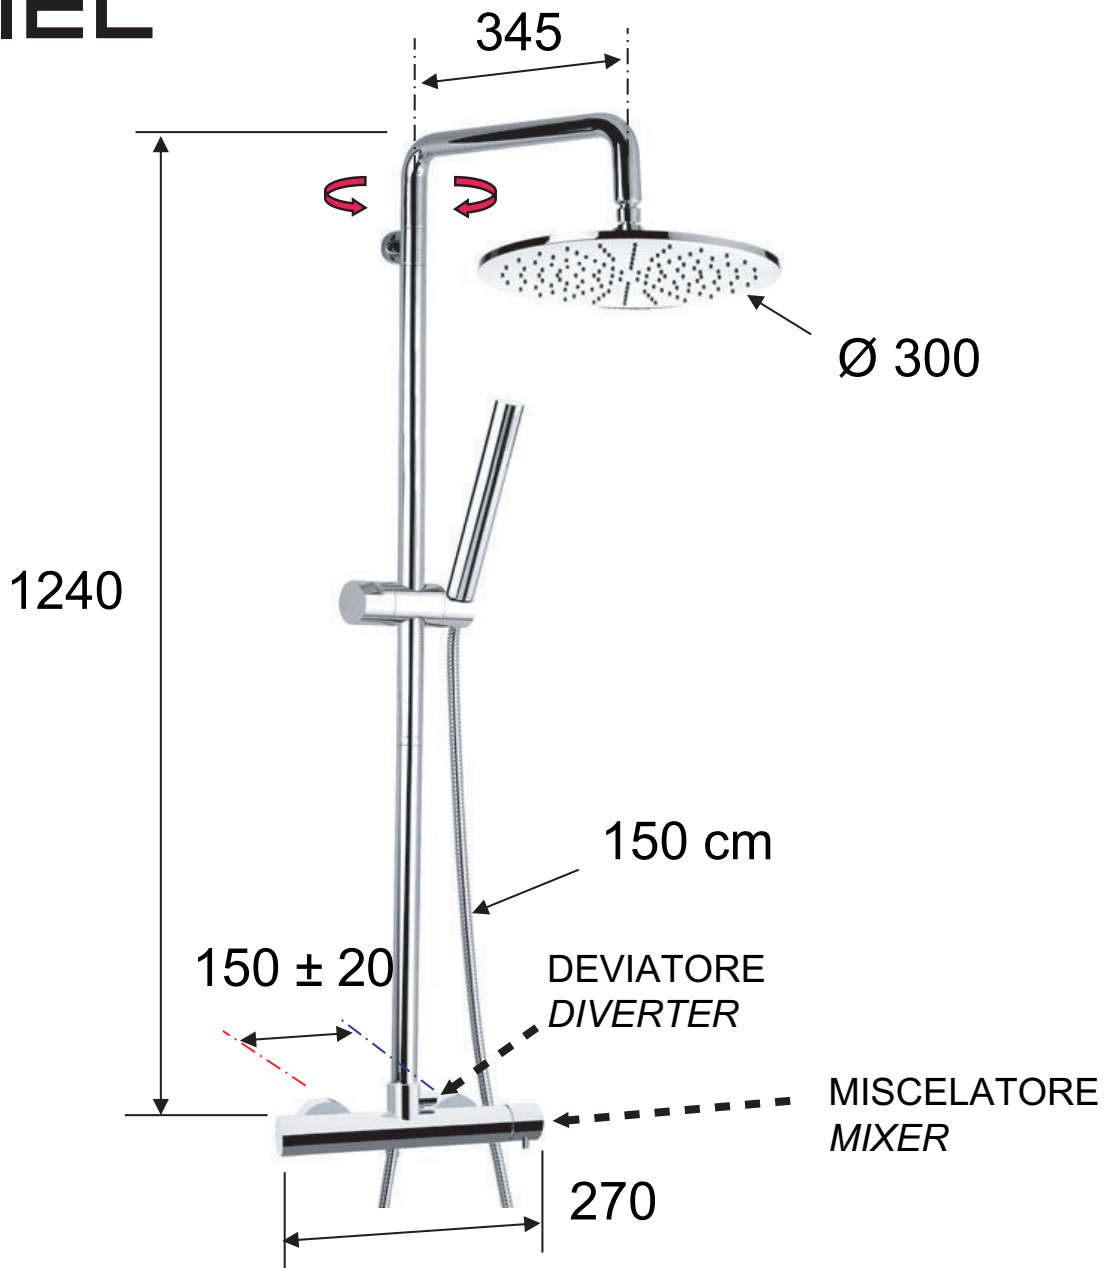

DANIEL

SCHEDA TECNICA TECHNICAL FEATURES

ART. COD.

S20636RC

MATERIALI / MATERIALS

OTTONE CROMATO / CHROME PLATED BRASS

CROMATURA / CHROME PLATING

UNI EN 248