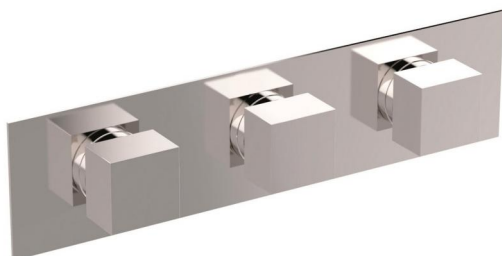

ilQuadro

ilQuadro 5way mixer
21351/O-CR

TECHNICAL INFORMATION

5 ways concealed horizontal mixer. Square plate and handles.
CHROME

PICTURE